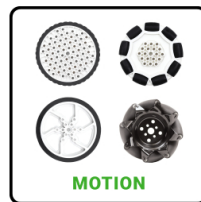

Pages

- [Quick Order](#)
- [Tech Resources](#)
- [Support](#)
- [Sitemap](#)

Categories

- [REV ION](#)
- [REV DUO](#)
- [Competition](#)
- [Education](#)
- [Shop All](#)

Info

REV Robotics
1621 W Crosby Road
Suite 104
Carrollton TX, 75006
Call us: 844-255-2267

Subscribe to our newsletter

Get the latest updates on new products and upcoming sales

Your email address

Subscribe

Follow Us