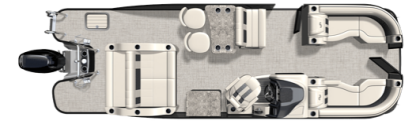

FIND YOUR Model

QUAD-LOUNGE MODELS

Features four chaise lounges, two in the bow and two in the stern and typically offer the most available seating opportunities in like-sized floorplans.

[SEE MODELS >](#)

ULTRA-LOUNGE MODELS

Features two chaise lounges in the bow and the one-of-a-kind ultra-comfortable, ultra-functional Ultra-Lounge offering multiple seating configurations.

[SEE MODELS >](#)

ULTRA-ENTERTAINER