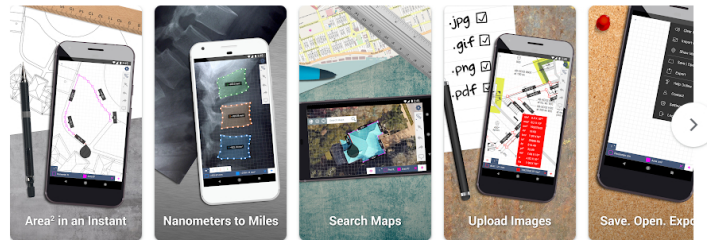

SketchAndCalc - Area Calculator - Images - Maps

iCalc

3.7★ 153 reviews | 10K+ Downloads | Everyone

Install Add to wishlist

This app is not available for your device

About this app

Updated on May 27, 2022

Tools

Data safety

- No data shared with third parties
- No data collected
- Data is encrypted in transit
- You can request that data be deleted

[See details](#)