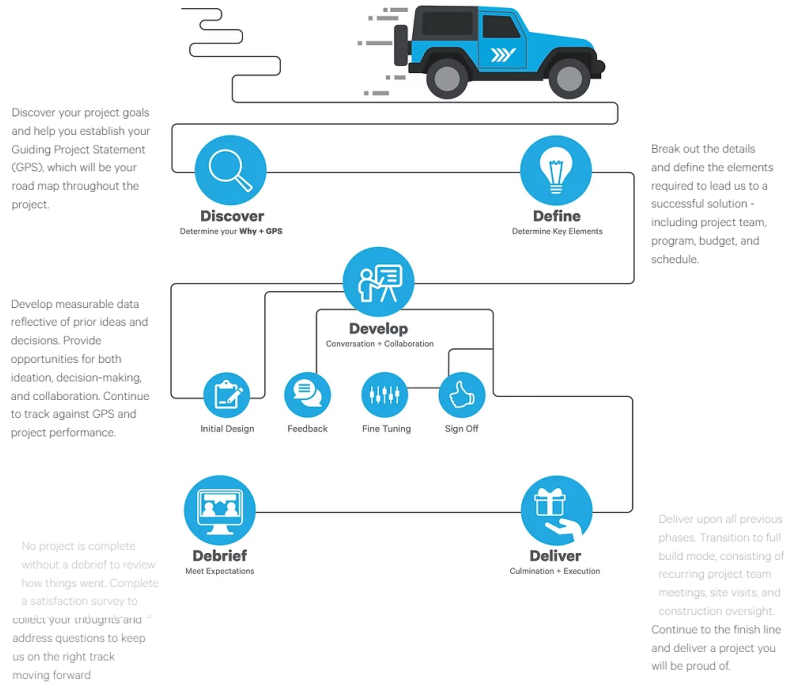

Our Process

In design and construction projects, the delivery process determines how teams work together. While there is no one-size-fits-all solution, SHYFT Plan | Design | Build believes our model is best suited for projects and clients requiring or wanting a better way to a better space.

Columbus, Ohio

15 E. Gay St. Suite 2A
Columbus, OH 43215

Des Moines, Iowa

1300 Walnut St. Suite 100
Des Moines, Iowa 50309

Subscribe to Our Newsletter

Stay in Touch

info@shyftcollective.com

515-809-1509

[Privacy Policy](#) | [Terms of Use](#)

© 2021 SHYFT Collective.

Web Design

Chat With Us!