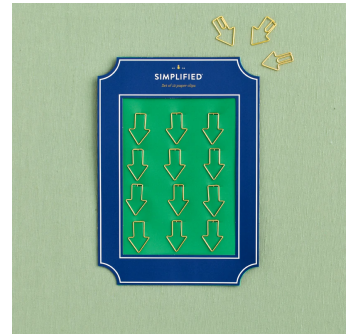

VIEW

Planner accessories: Clips

BINDER CLIP SET
\$16.00

PAPER CLIPS
Pineapple
\$12.00

PAPER CLIPS
Heart
\$12.00

PAPER CLIPS
Star
\$12.00

PAPER CLIPS
Apple
\$12.00

PAPER CLIPS
Arrow
\$12.00