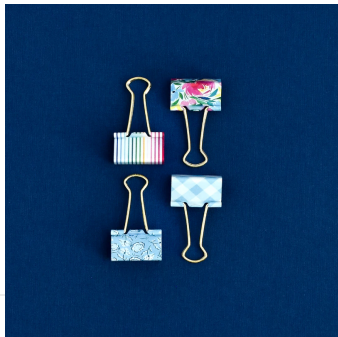

VIEW

Planner accessories: Clips

BINDER CLIP SET
\$16.00

PAPER CLIPS
Pineapple
\$12.00

PAPER CLIPS
Heart
\$12.00

PAPER CLIPS
Star
\$12.00

PAPER CLIPS
Apple
\$12.00

PAPER CLIPS
Arrow
\$12.00