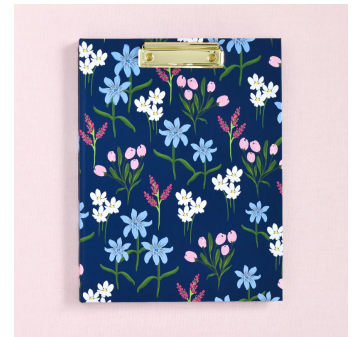

SALE

VIEW ALL

Organization: Notepads & Notecards

CLIPFOLIO
Blue Pineapples
\$28.00

CLIPFOLIO
Happy Stripe
\$28.00

CLIPFOLIO
Navy Wildflowers
\$28.00

LEGAL PAD SET
Navy & Carolina
\$26.00

SQUARE NOTEPAD
Citrus
\$22.00