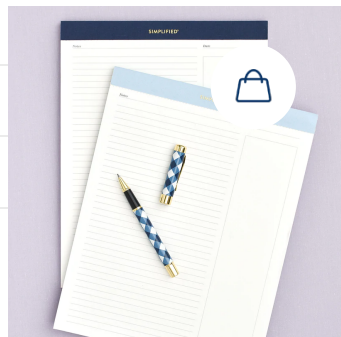

SALE

VIEW ALL

Organization: Notepads & Notecards

CLIPFOLIO
Blue Pineapples
\$28.00

CLIPFOLIO
Happy Stripe
\$28.00

CLIPFOLIO
Navy Wildflowers
\$28.00

LEGAL PAD SET
Navy & Carolina
\$26.00

SQUARE NOTEPAD
Citrus
\$22.00

NOTEPAD
To Do
\$12.00

NOTEPAD
Thank You Notes
\$12.00

NOTEPAD
Babysitter
\$12.00

NOTEPAD
From Mom
\$12.00

NOTEPAD
Little One's Day
\$12.00

LUNCHBOX NOTE SET
Blue
\$12.00

LUNCHBOX NOTE SET
Pink
\$12.00

*Email
signup* | your email address →