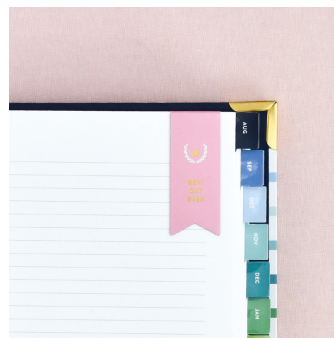

Planner accessories: Page Markers

PAGE MARKER
Happy Stripe
\$6.00

PAGE MARKER
Butterfly Garden
\$6.00

PAGE MARKER
Navy Bluebonnets
\$6.00

PAGE MARKER
Charlotte Street
\$6.00

PAGE MARKER
Mint Mandalay
\$6.00

PAGE MARKER
Bees In Bloom
\$6.00

PAGE MARKER
Carolina Gingham
\$6.00

PAGE MARKER
Kelly Green Bees
\$6.00

PAGE MARKER
Fuchsia
Chinoiserie
\$6.00

PAGE MARKER
Dainty Dogwoods
\$6.00

PAGE MARKER
Your Work
Matters
\$6.00

PAGE MARKER
Fresh Start
\$6.00

PAGE MARKER
Fuchsia
\$6.00

PAGE MARKER
Light Pink
\$6.00

*email
signup*

your email address

LET'S BE
FRIENDS!

SHOP

SIMPLIFIED PLANNER®