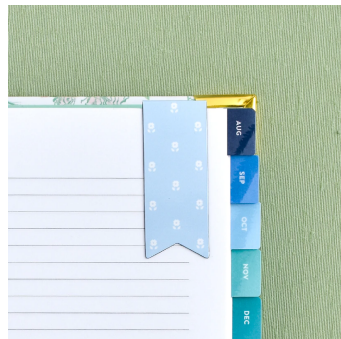

Planner accessories: Page Markers

PAGE MARKER
Happy Stripe
\$6.00

PAGE MARKER
Butterfly Garden
\$6.00

PAGE MARKER
Navy Bluebonnets
\$6.00

PAGE MARKER
Charlotte Street
\$6.00

PAGE MARKER
Mint Mandalay
\$6.00

PAGE MARKER
Bees In Bloom
\$6.00

PAGE MARKER
Carolina Gingham
\$6.00

PAGE MARKER
Kelly Green Bees
\$6.00

PAGE MARKER
Fuchsia
Chinoiserie
\$6.00

PAGE MARKER
Dainty Dogwoods
\$6.00

PAGE MARKER
Your Work
Matters
\$6.00

PAGE MARKER
Fresh Start
\$6.00

PAGE MARKER
Fuchsia
\$6.00

PAGE MARKER
Light Pink
\$6.00

*email
signup*

your email address

LET'S BE
FRIENDS!

SHOP

SIMPLIFIED PLANNER®