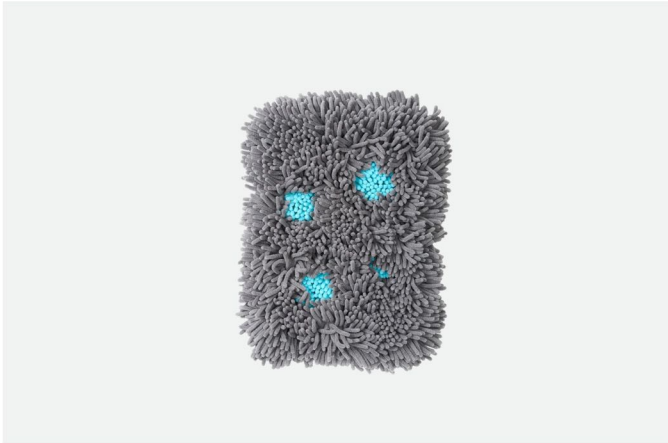

### Pet Parents® Forager™ Mat

Premium Snuffle Mat for Dogs

5.0 ★ 1 Reviews

Select Type

Meadow

Forest

Color

Ponds