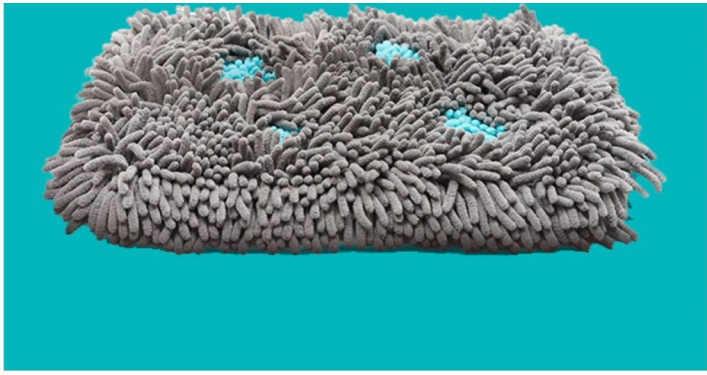

Trademark

- Mental Stimulation
- Feeding Motivation
- Travel
- Anti Boredom
- Calming & Anti-Anxiety
- Brain Engagement
- Slow-Feeding
- Encouraging Natural Foraging Instincts
- All Life Stages

And More!

Special Features

SoftSnout™

Because we love wet nose kisses, we created our pet-safe SoftSnout™ material to be non-abrasive and non-irritating to furbaby noses, gums, or tongues while they search for their next treat.

Nosework Development

Pets use their noses like we use our brains, working through the Forager™ Mat is much like solving an intense math problem, with the reward being a full tummy once solved!

Triple Stitched

Dogs love to play hard, so we don't mess around with single stitching. Triple stitched material adds durability and toughness for all foragers!

Anti-Slide Backing

Our proprietary anti-slide backing was specifically designed to hug the floor and help to provide a more slide-resistant experience to furbabies while searching for their treats!