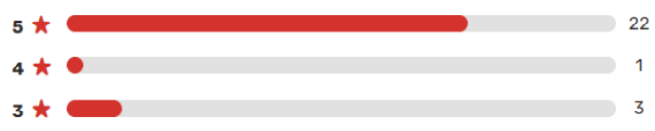

Rating Snapshot

Select a row below to filter reviews.