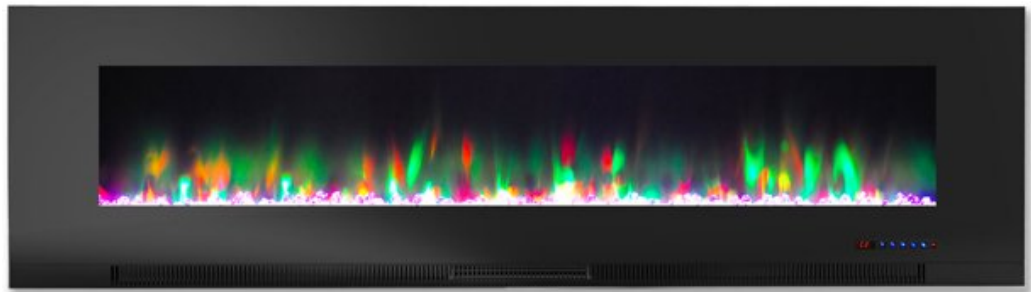

## Hanover 60 In. Wall-Mount Electric Fireplace in Black with Multi-Color Flames and Crystal Rock Display

**I don't need protection at this time**

+ Add

Sponsored

**\$449.00**

Cambridge 78" Wall-Mount Electric Fireplace Heater with Multi-color LED  
Flames and Crystal Rock Display

★★★★☆ 8

3+ day shipping

### Similar items you might like

Based on what customers bought

Reduced price

Reduced price

Options

+2 options

\$409.00

Hanover Fireside 56 In. Wall-Mount Electric Fireplace in White with Burning Log Display

### About this item

Product details

Settle in for a cozy night at home by the fire with Hanover's Fireside collection of electric fireplaces. The vivid, colorful flame display instantly illuminates your room and creates a warm, welcoming environment. Each unit can be mounted directly on the wall, eliminating floor clutter and opening up space, even in small rooms. The vibrant LED display offers 10 color options that can continuously transition through each color or you can choose to display your favorite color. The fireplaces also feature brightness adjustment so the bright flames can shine during the daylight and dim to set the mood in the evening. With the convenience of a remote control, you can operate this unit from anywhere in the room to suit all your comfort needs. Hanover's Fireside fireplaces will be a sophisticated addition to any room, creating the flare everyone craves.