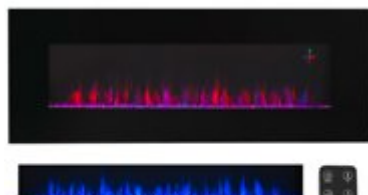

**I don't need protection at this time**

+ Add

Sponsored

**\$449.00**

Cambridge 78" Wall-Mount Electric Fireplace Heater with Multi-color LED  
Flames and Crystal Rock Display

★★★★☆ 8

3+ day shipping

### Similar items you might like

Based on what customers bought

Reduced price

Reduced price

Options

+2 options

\$409.00

Hanover Fireside 56 In. Wall-Mount Electric Fireplace in White with Burning Log Display