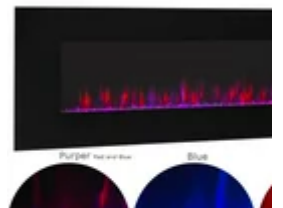

Similar items you might like

Based on what customers bought

Reduced price

Reduced price