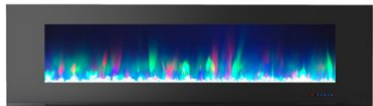

### Similar items you might like

Based on what customers bought

Reduced price

Reduced price

Options

+2 options

\$409.00

Hanover Fireside 56 In. Wall-Mount Electric Fireplace in White with Burning Log Display

3+ day shipping

+ Add

Sponsored

\$239.95

XtremepowerUS 50" Wall Mount Electric Fireplace Heater Glass Firestone with Remote Control

★★★★☆ 84

3+ day shipping

+ Add

### Customers also considered

Options

+2 options

\$489.00

Hanover 72 In. Wall-Mount Electric Fireplace in Black with Multi-Color Flames and Crystal Rock Display

3+ day shipping

Options

+2 options