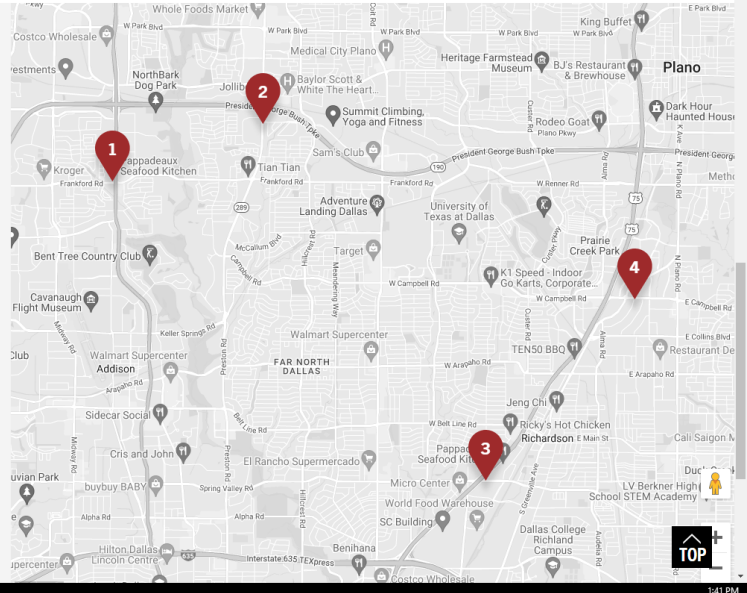

See How Banker Connect Works.

Locations

75001 Find

Find: All | Banking Centers | ATMs | Banker Connect | Drive-Through

- 1 Bent Tree** 2.2 mi
4581 Frankford Rd
Dallas, TX 75287
(972) 735-8741
Branch, ATM
Open Today: 9:00 AM - 4:00 PM
- 2 Preston Rd-Mapleshade** 3.6 mi
19176 Preston Rd
Dallas, TX 75252
(469) 467-9536
Branch, ATM
Open Today: 9:00 AM - 4:00 PM
- 3 Central-Spring Valley** 5.3 mi
811 S. Central Expy
Richardson, TX 75080
(972) 235-9037
Branch, ATM
Open Today: 9:00 AM - 4:00 PM
- 4 Campbell-Central** 7.0 mi
910 E. Campbell Road
Richardson, TX 75081
(214) 570-7990
Branch, ATM
Open Today: 9:00 AM - 4:00 PM

Find: All | Banking Centers | ATMs | Banker Connect | Drive-Through

Whole Foods Market Costco Wholesale NorthPark Dog Park Joliba Baylor Scott & White The Heart... Medical City Plano Heritage Farmstead Museum B.J's Restaurant & Brewhouse King Buffet E Park Blvd

Watch later Share

- Transfer money
- Make loan payments
- Credit payments
- Receipts, check images and account information

MORE VIDEOS

1:06 / 2:27

YouTube

Locations

75001 Find

Find: All | Banking Centers | ATMs | Banker Connect | Drive-Through

Whole Foods Market Costco Wholesale NorthPark Dog Park Joliba Baylor Scott & White The Heart... Medical City Plano Heritage Farmstead Museum B.J's Restaurant & Brewhouse King Buffet E Park Blvd

1:44 PM 3/10/2022