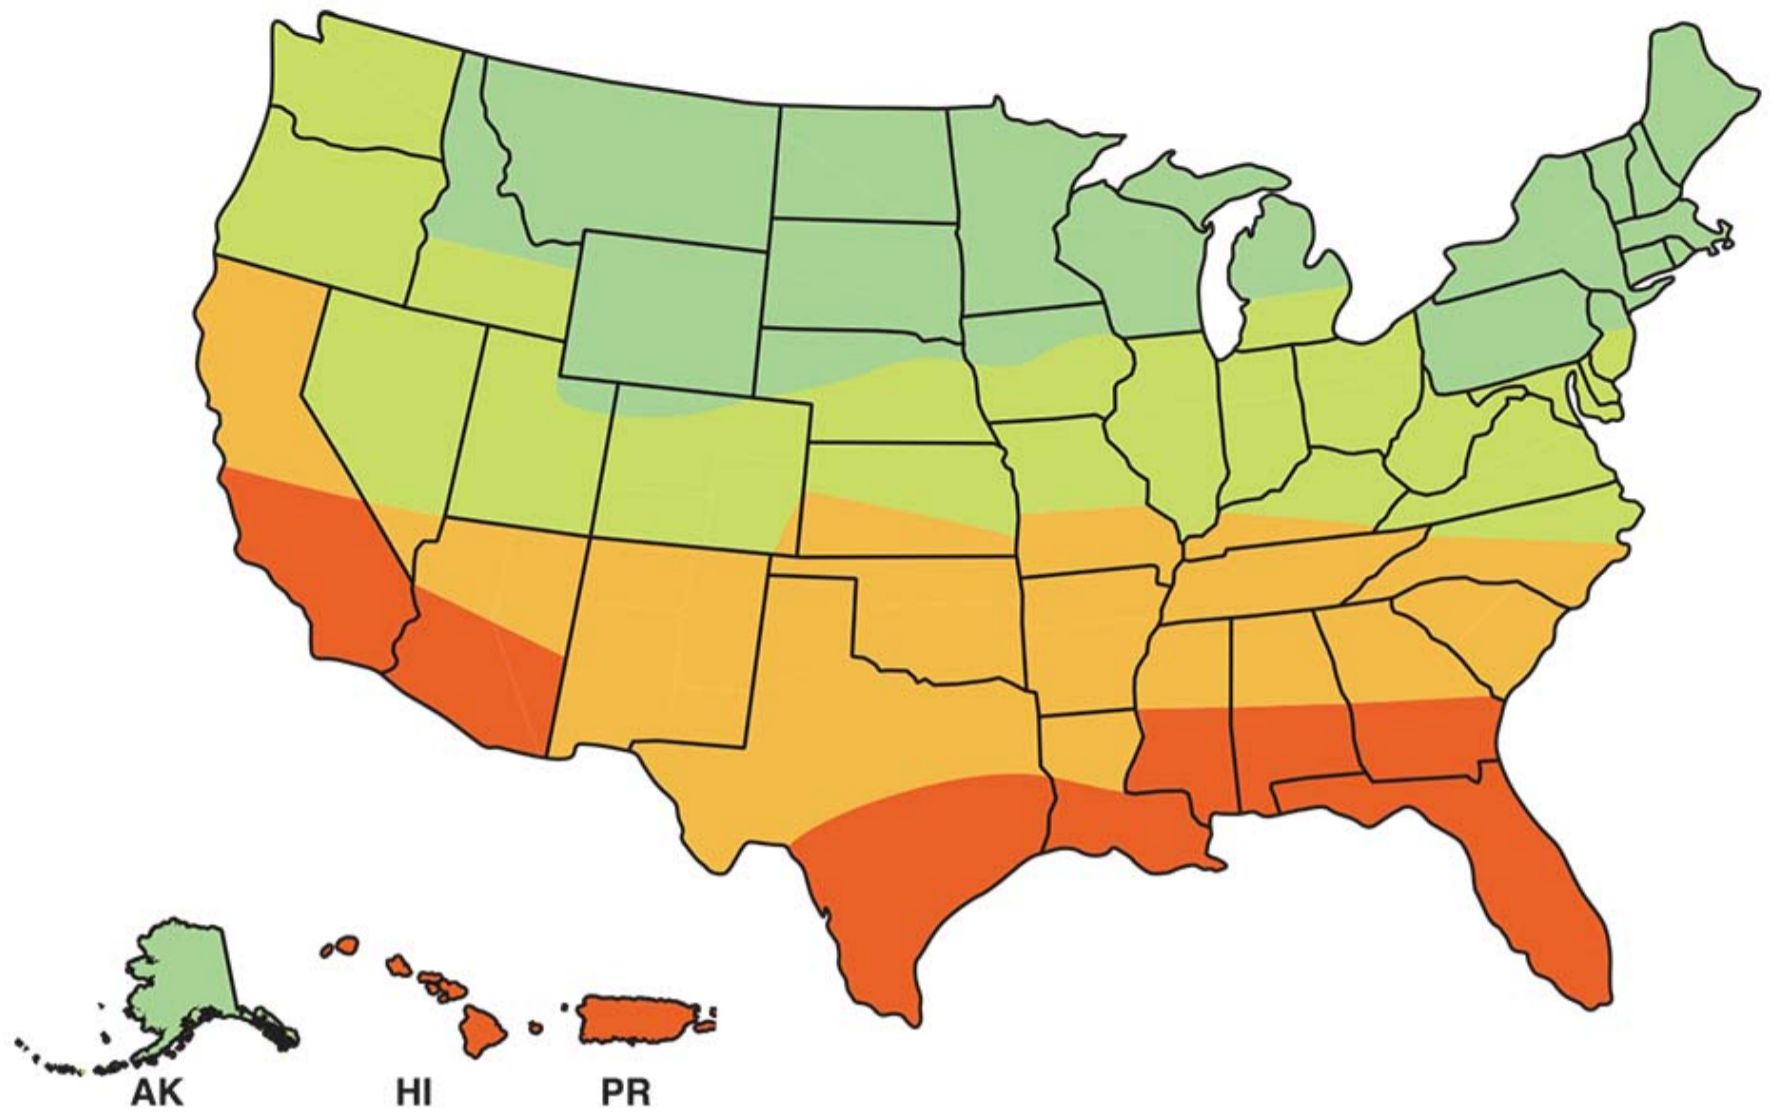

FLAT

JET

CENTER

Performance Guide

Your location's average seasonal ground water temperature will affect the performance of Hotwave®. Follow these 2 steps to confirm Hotwave® meets your needs.

- 1 Use the U.S. Ground Water Temperature Map to locate your zone.
Click on the map for step 2.

	 Zone 4	 Zone 3	 Zone 2	 Zone 1
Average Ground Water Temperature	42°F	52°F	60°F	72°F
Maximum Outlet Temperature	91°F	101°F	109°F	115°F

RheemLabs™ and how the HotWave™ was Born

🔔 [STAY UP TO DATE ON ALL THINGS HOTWAVE™](#) 🔔