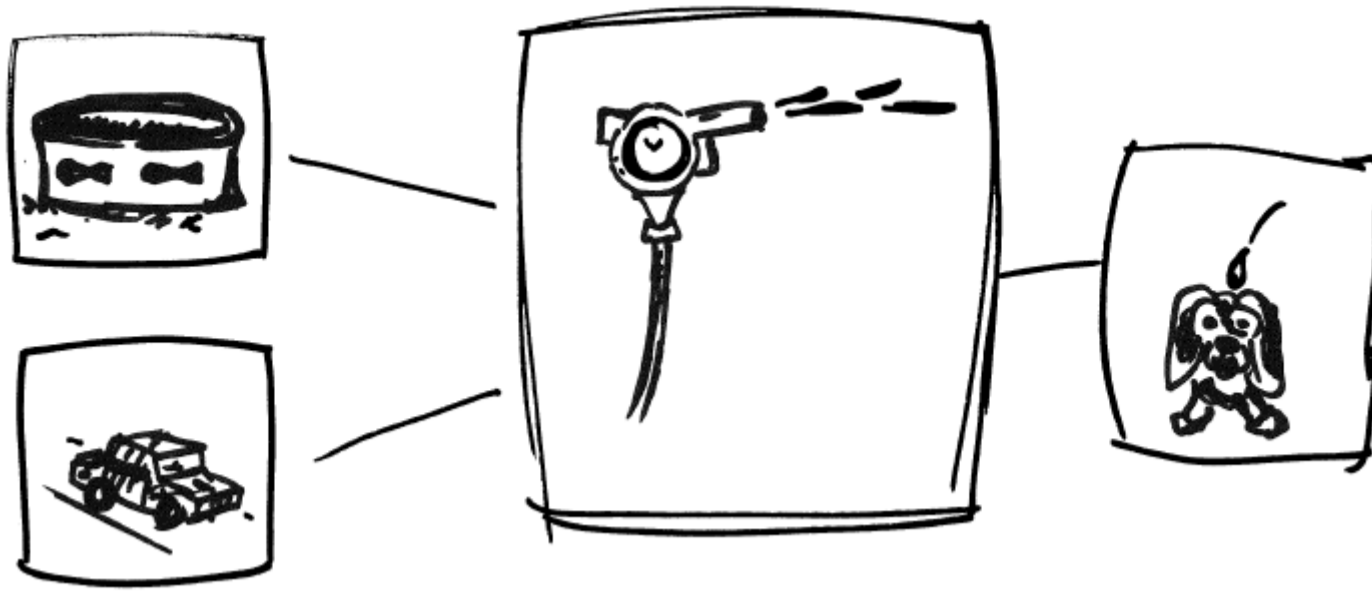

The RheemLabs™ team is a cross-functional group set out to innovate creative, new solutions to some of consumers' biggest hot water challenges. With over 50 years of combined business experience, the team has expertise in fields including engineering, marketing, product management, sales, and more. The group leverages these strengths to holistically address problems and provide winning solutions to consumers, enabling transformative hot water experiences for all.