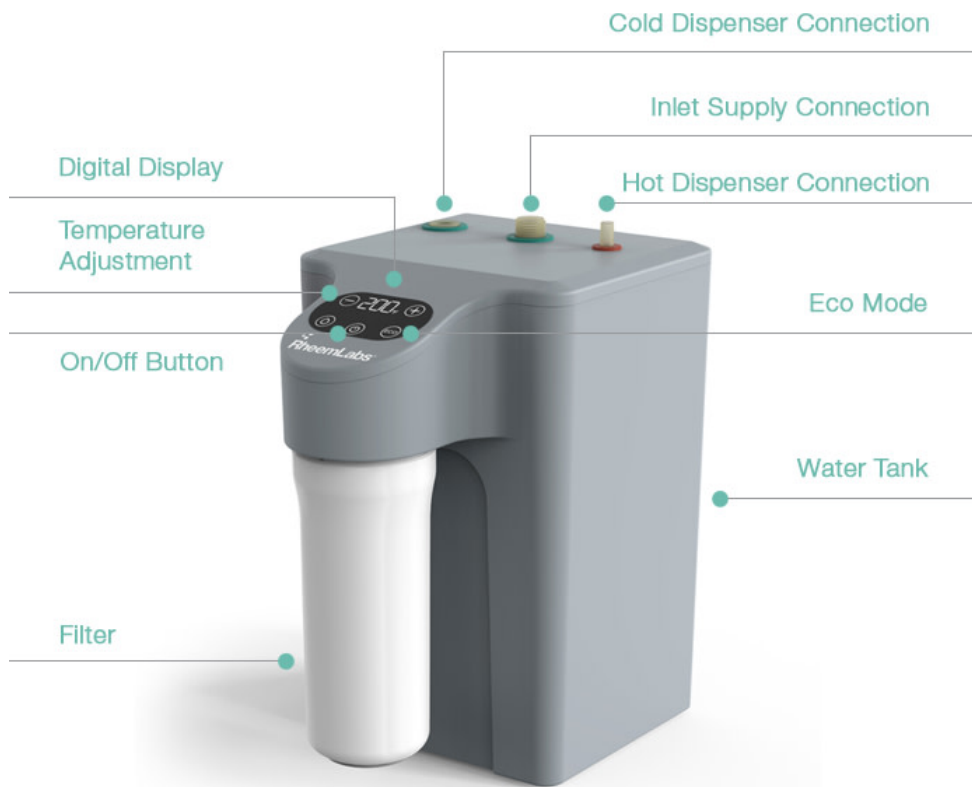

HEATING UNIT