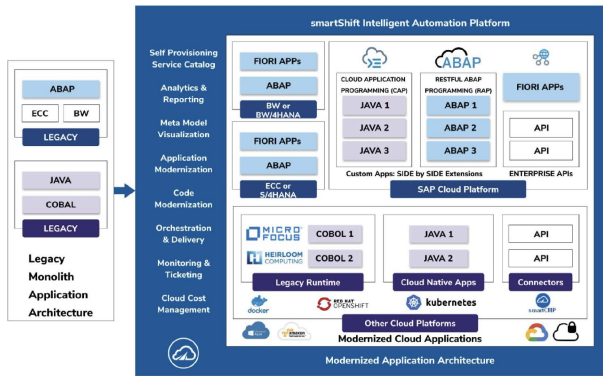

The power of the smartShift Intelligent Automation Platform™

2-3X

faster migration/conversion timelines

40-50%

reduction in IT costs

<0.1%

code transformation error rates

1000+

transformation projects

3500+

instances managed

1B+

lines of code analyzed

260+

person year of R&D time spent

14

patents

100+

automation specialists