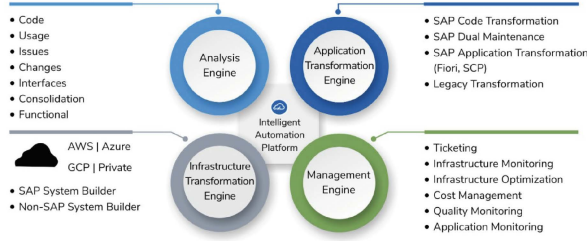

smartShift Intelligent Automation™

Contact Us

Turnkey Modernization & Management powered by Automation