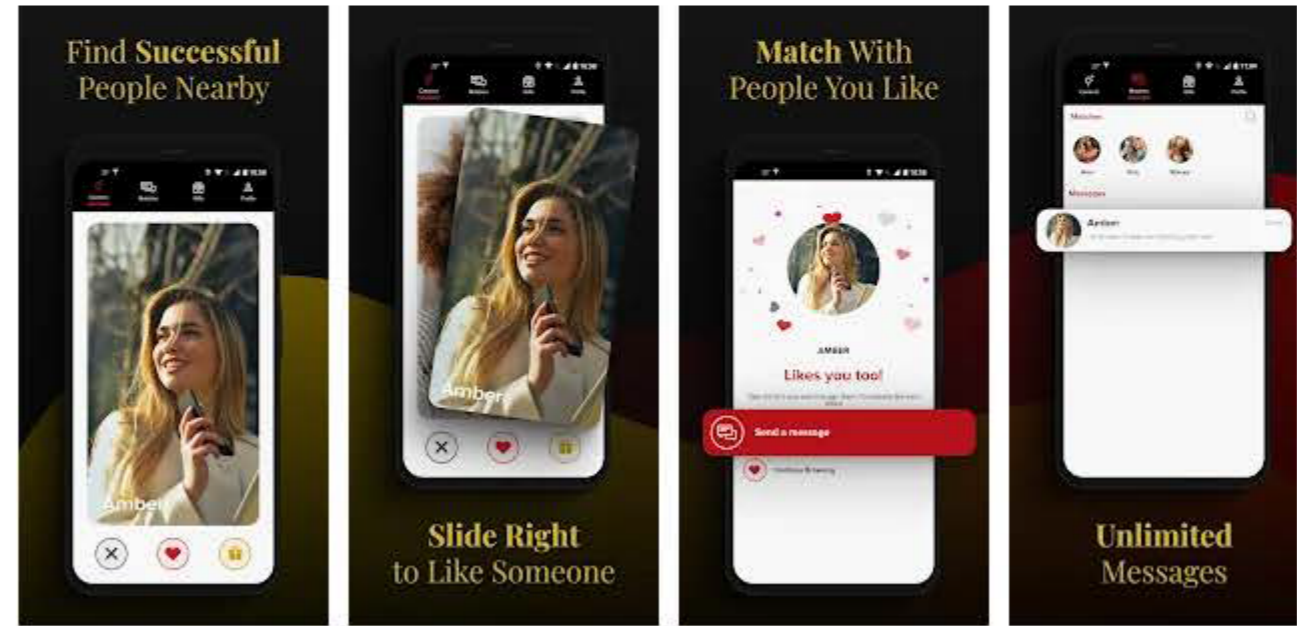

### WHAT IT IS

Truffle is a members-only community for high income and high profile singles to meet and connect

WHAT IT IS

Truffle is a members-only community for high income and high profile singles to meet and connect. Prior to joining Truffle, each member is independently verified to ensure they meet the minimum income requirement or the minimum social media influencer requirement. Once verified, Truffle is super easy to use. Slide right on a profile if you like what you see – slide left if you don't. Like a private concierge for your love life, Truffle lets you foster connections through meaningful interactions with like-minded people at your convenience.