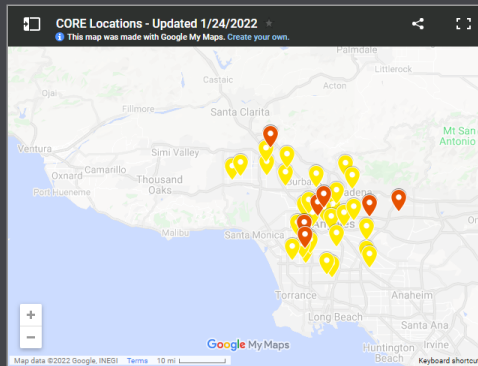

Monday, January 31	
8:00am	CARE Hub: SFV - San Fernando Park
9:00am	COVID-19 Tests: DTLA - Union Station (East)
10:00am	COVID-19 Tests: East Valley YMCA
10:00am	COVID-19 Tests: Lincoln Park
10:00am	COVID-19 Tests: Mid Valley YMCA
Tuesday, February 1	
8:00am	CARE Hub: Eastside - Echo Park
8:00am	CARE Hub: SFV - San Fernando Park
9:00am	COVID-19 Tests: DTLA - Union Station (East)
10:00am	COVID-19 Test: Santa Fe Springs - Little Lake Park
10:00am	COVID-19 Test: Wesley United Methodist Church
10:00am	COVID-19 Testing: Panorama City - El Proyecto del Barrio
10:00am	COVID-19 Tests & Vaccines: Expo Park - South LA Cafe
10:00am	COVID-19 Tests & Vaccines: Sun Valley Rec Center
10:00am	COVID-19 Tests (Drive Thru): Los Angeles Southwest College
10:00am	COVID-19 Tests (Drive-Thru): Pierce College
10:00am	COVID-19 Tests: Altadena - Altadena 7th Day Adventist

Events shown in time zone: Pacific Time - Los Angeles

Have questions about COVID-19 or the vaccine? CORE is here to help!

Stop by one of our sites today and we will help answer your questions or concerns. For more information, please visit the CDC's website.

Contact

STAY IN TOUCH:

Follow us on Instagram: [@core_losangeles](#)

DONATE

information@coreresponse.org

323.934.4400

[Office Closed]

ABOUT

- [Our Story](#)
- [Leadership](#)
- [Careers](#)
- [Privacy Policy](#)
- [Publications](#)

For media inquiries, please contact:
press@coreresponse.org

TRANSPARENCY

CORE is a charitable 501(c)(3) nonprofit organization.
Federal tax ID: 27-1703237.
[Annual Reports & Financials](#)

NEWSLETTER

Sign up to receive news and updates.

Email Address

SIGN UP