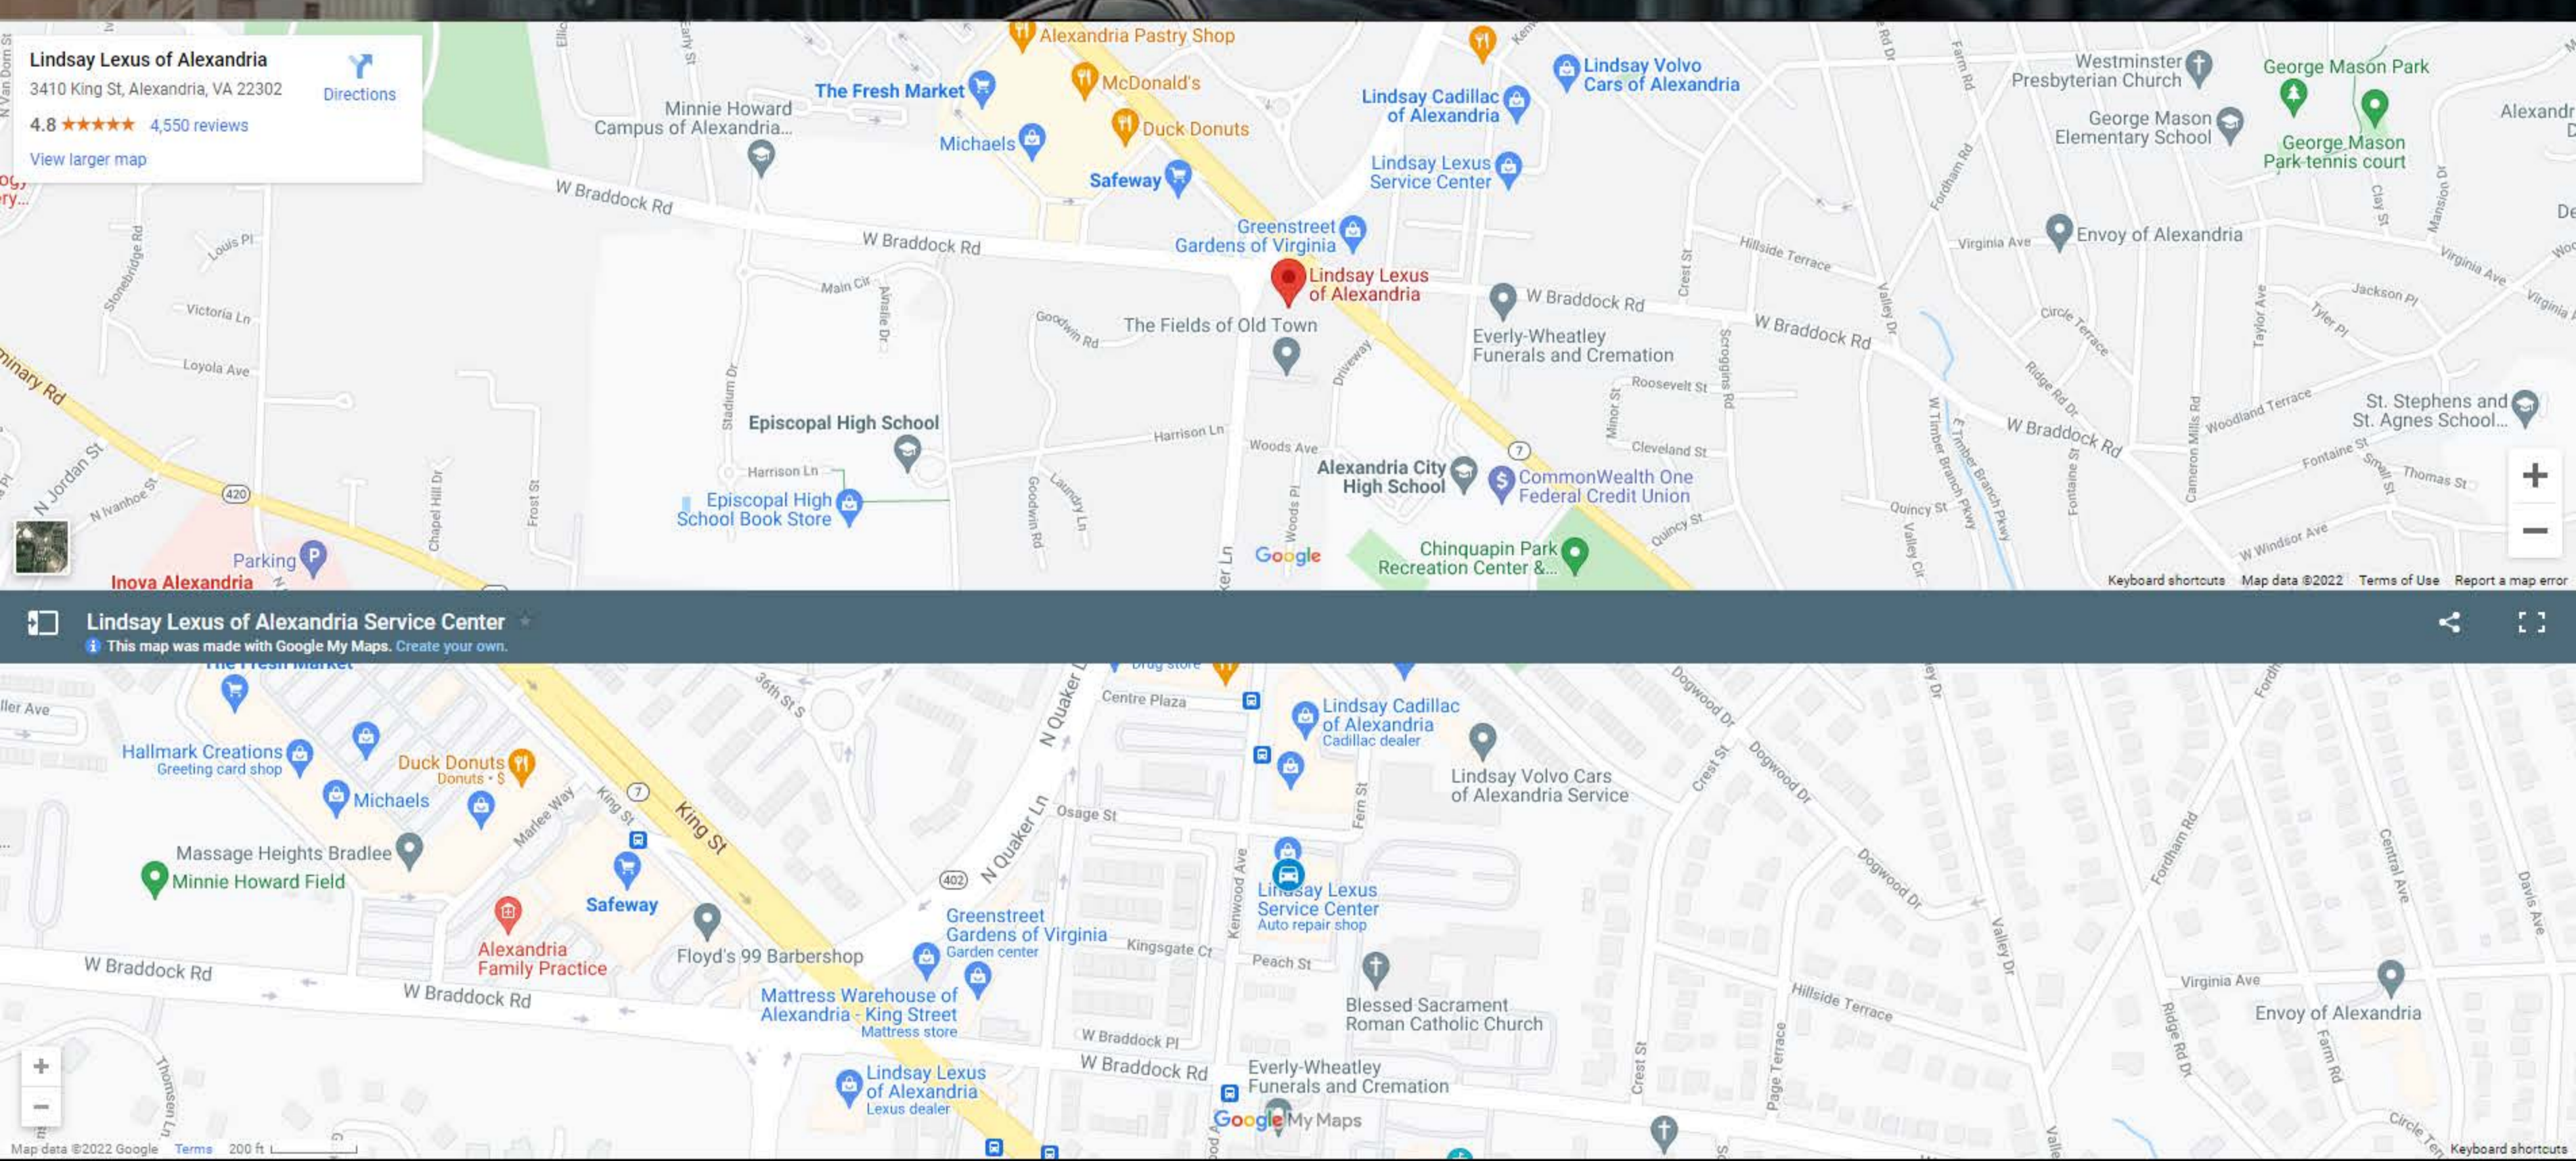

FOLLOW US ON SOCIAL MEDIA

WELCOME TO LINDSAY LEXUS OF ALEXANDRIA

Whether you're in the market to purchase or lease your next dream car, or you're just in need of a quality, reliable vehicle, Lindsay Lexus of Alexandria is here to provide you with expertise that will keep you coming back for years to come. Give us a call or stop by to begin your world-class ownership experience.

RECOGNITION AND COMMUNITY OUTREACH

BEST-SELLING MODELS