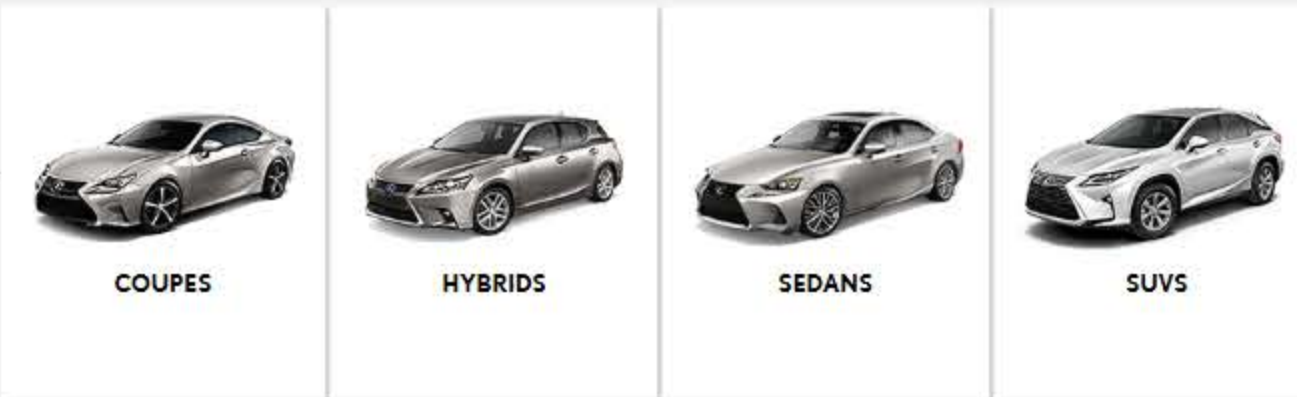

LEXUS ACCESSORIES

Everything you desire is essential. Everything else is superfluous. Personalize and enhance your Lexus with Genuine Lexus Accessories from Lexus Parts & Accessories Online.

[VIEW ALL ACCESSORIES](#)