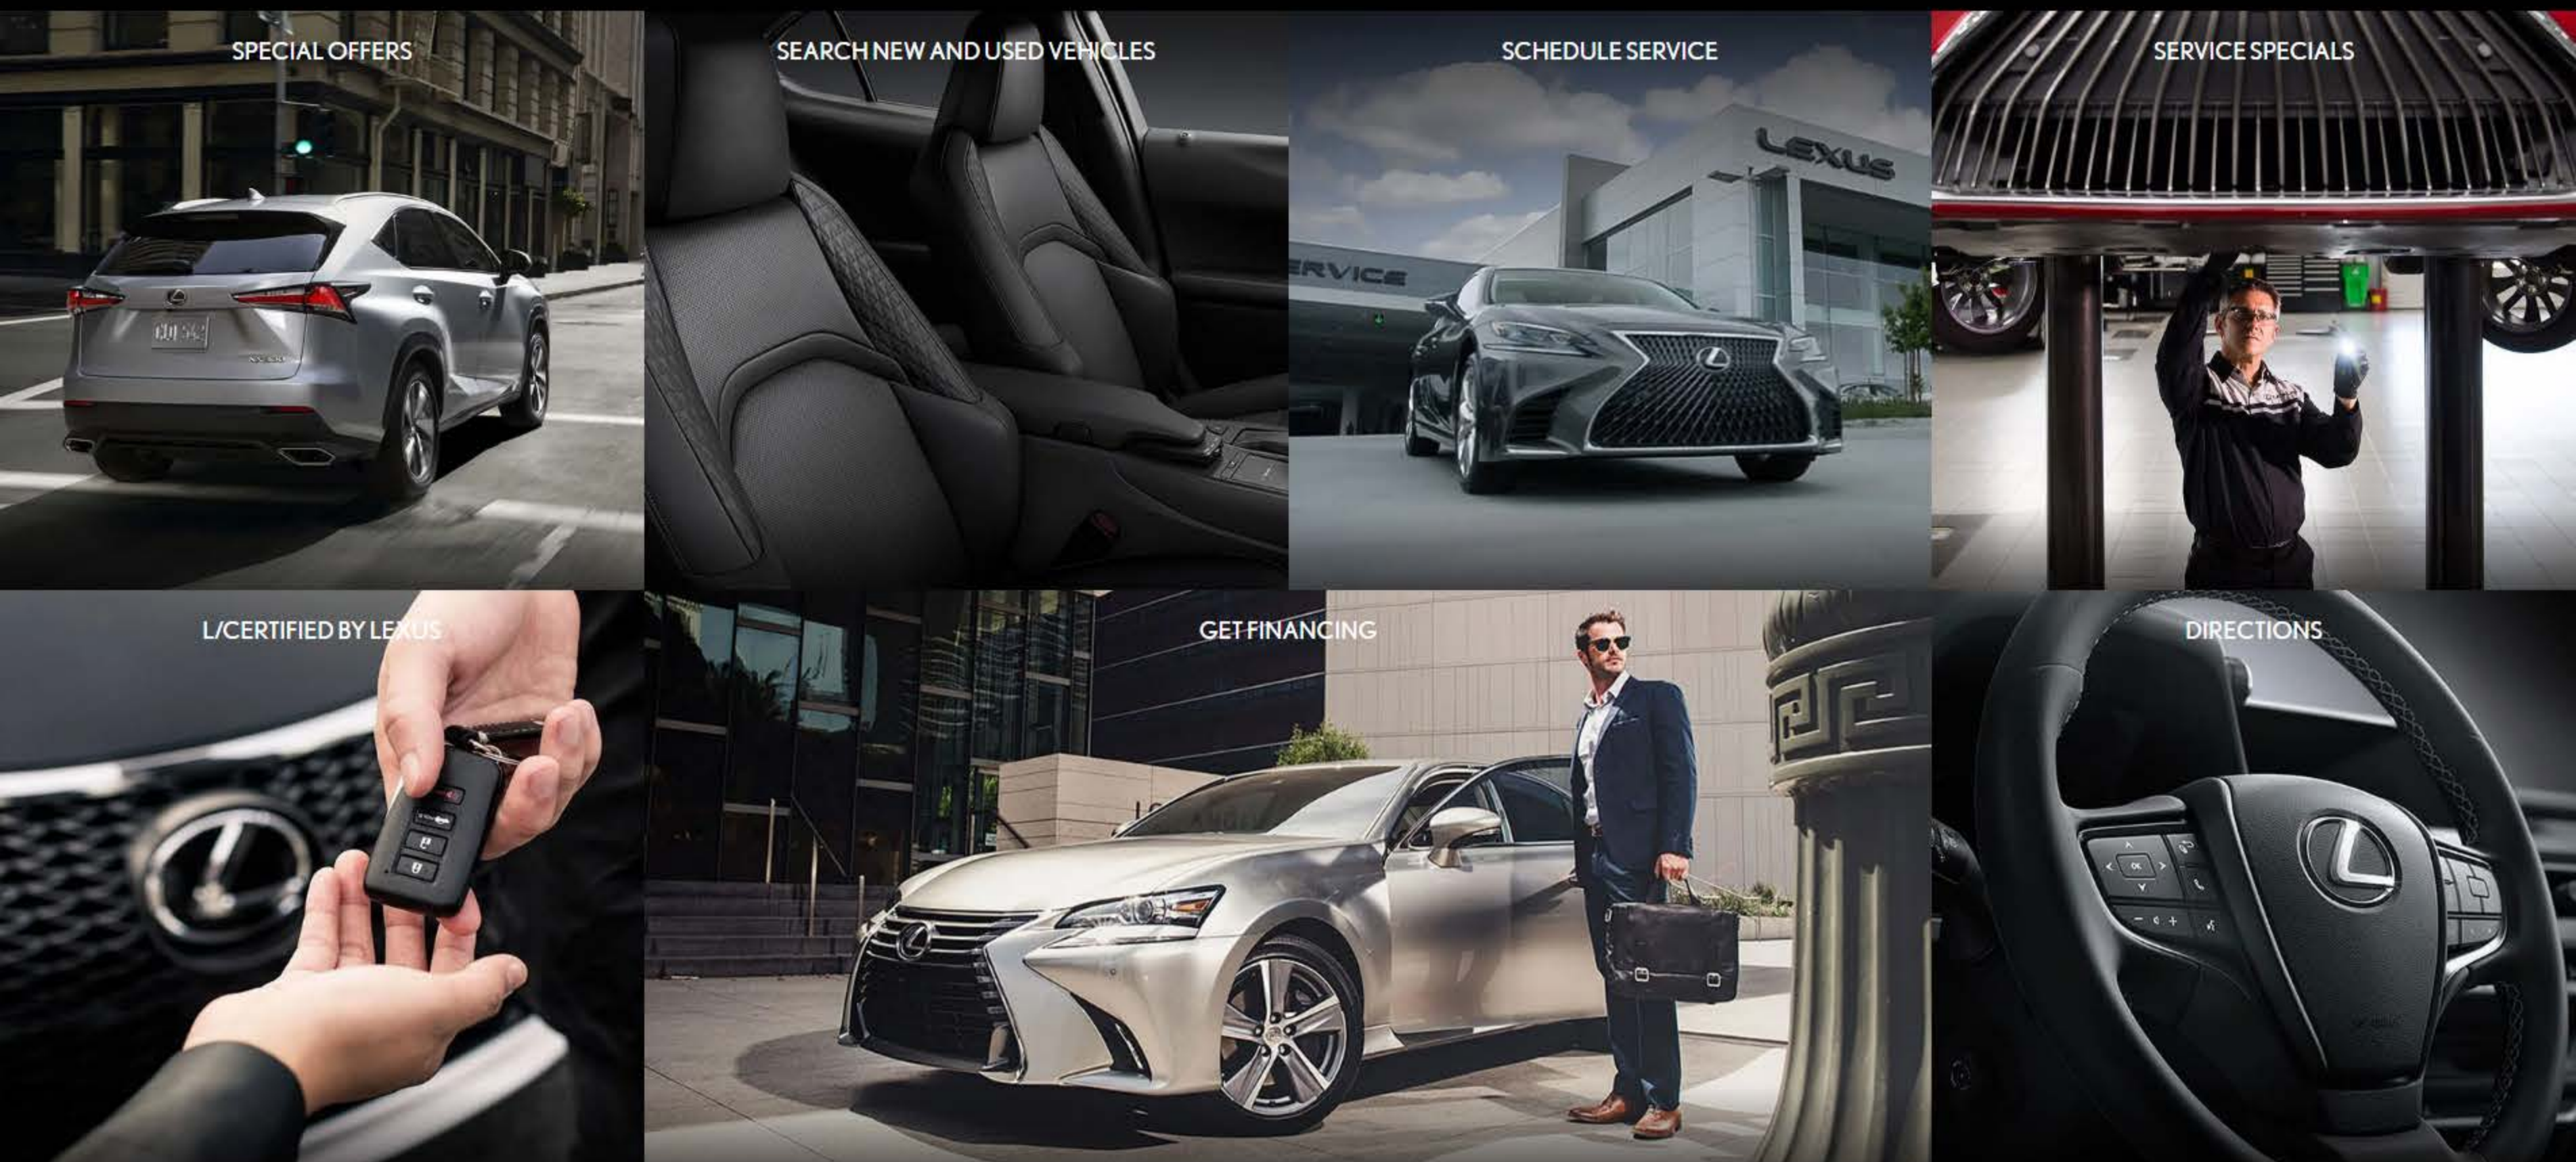

INVENTORY SEARCH

264 VEHICLES AVAILABLE

BASIC SEARCH | ADVANCED SEARCH | SEARCH BY STOCK

New | Any Year | Lexus | Any Model

SEARCH

Type to search

SEARCH

VALUE YOUR TRADE

Enter Year Make Model Trim