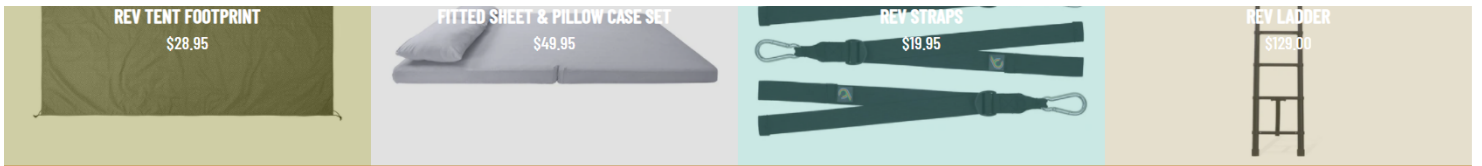

[6](#)
[SHOP](#)
[CONFIGURE](#)
[LEARN](#)

JOIN THE REVOLUTION

REST ASSURANCE 30 day / night trial with no fuss, easy returns	QUICK SHIP Standard 1-2 day delivery to most locations in the lower 48*	SLEEP WELL AT NIGHT Help the fight against Malaria Rev Tent Sale = Mosquito Net Donation

LIVE HUMAN EXPERTS AVAIL TO CHAT 24/7 365

[SIGN UP FOR NON-SPAMMY NEWS, ARTICLES AND SPECIAL OFFERS](#)

HELP DESK > ANSWERS TO QUESTIONS CALL US > 1 (323) 831-8183 / M-F: 7A TO 7P PST CONNECT & SHARE #RevTent #RevView #C6Outdoor	SUPPORT > FAQs > INSTRUCTIONS > SHIPPING > WARRANTY > RETURNS > CONTACT US	INFORMATION > OUR STORY > BED NET PROGRAM > WORK WITH US > DEALER > CUSTOMER COMMITMENT