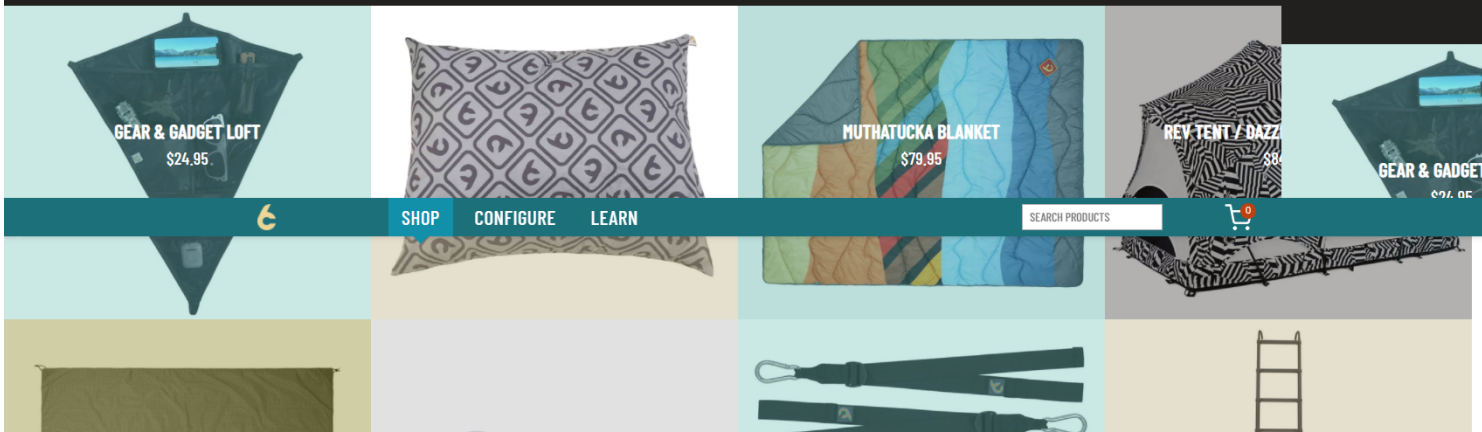

For vehicle roof top camping, the Rev Tent can be mounted directly to any flat platform style roof rack (48"x 84" / 1220mm 2134mm or larger) by popular brands like Front Runner, Yakima and Rhino.

For vehicle roof top camping without the appropriate sized flat roof rack, use the optional Rev Platform. The Rev Platform mounts to most cross bars and roof racks just like a traditional Roof Top Tent.

For the most comfortable sleep on the Ground or in the bed of a Pick-up Truck, no roof rack or base platform is needed. The Rev Tent is ready to camp right out of the box!

Rev Tent Features:

- A comfortable tri-layer 4" foam mattress w/ puffy quilted topper
- 4 doors/windows with zippered screens for views and superior ventilation
- Weighs only 25 lbs / 11.5 kgs. 1 person easy lift on and off vehicles and in and out of garages
- Set up time 3-5 minutes - Just unzip, flip open, and assemble 6 poles
- True 4 season - Dual layer with fully waterproof coated 150d outer fly
- 4 built inside pockets for gear, water bottles, keys, etc
- Zippered cable port for solar and charging cables
- Maximum headroom for *roomy roominess™* (jk on the TM, but it is the roomiest of roomy at 3'2" / 96.5cm tall!)
- Anodized 12mm 7001 aluminum tent poles
- Zippered storage case - Entire tent folds into the weatherproof 400D nylon outer shell for transport
- 6 interior hooks for organizing and light hanging options
- Includes reflective guylines and rugged all-steel tent stakes for ground-based camping
- The Rev Tent is Patent pending

Choose your colorway inspired by your favorite camping destinations - desert, surf and forest.

< Prev | Next >

Related Products and Accessories:

[6](#)
[SHOP](#)
[CONFIGURE](#)
[LEARN](#)

JOIN THE REVOLUTION

<p>REST ASSURANCE 30 day / night trial with no fuss, easy returns</p>	<p>QUICK SHIP Standard 1-2 day delivery to most locations in the lower 48*</p>	<p>SLEEP WELL AT NIGHT Help the fight against Malaria Rev Tent Sale = Mosquito Net Donation</p>
--	---	--