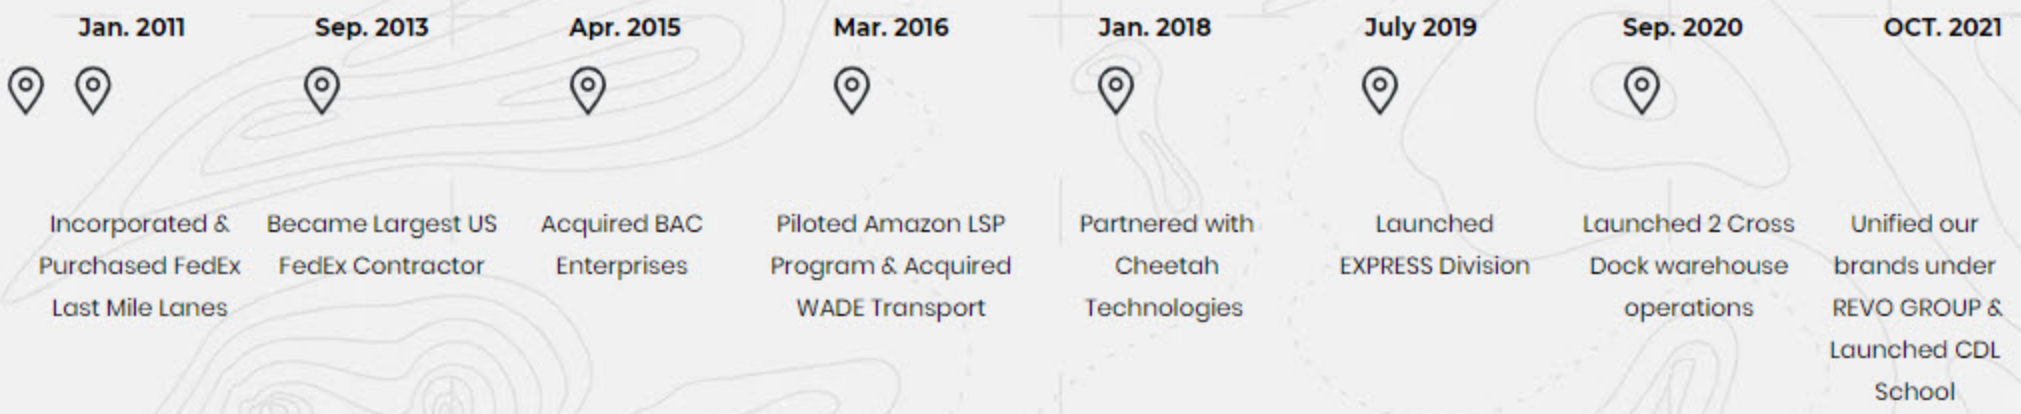

OUR MISSION IS TO BUILD CUSTOM SUPPLY CHAIN SOLUTIONS FOR EXTRAORDINARY BUSINESSES

REVO

VALUES

CREATIVITY

The REVO GROUP is a values-driven organization. We prioritize the behaviors that create an enduring culture. These values are the principles that focus, engage & identify those who serve our mission. We drive C.H.A.N.G.E. — The one thing that will always stay the same.

REVO GROUP is an asset-based transportation company with multiple divisions. Over the past decade, we have helped companies manage the accelerated demand for e-commerce delivery and freight transportation.