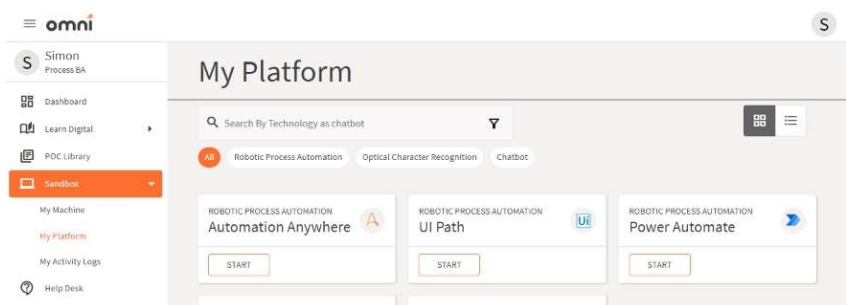

Accelerate your digital RoI, by supporting your citizen developers

Build your digital bench strength, by internal upskilling.

Not just another RPA learning platform

We offer a lot more than the typical RPA training platform. Our sandbox helps your citizen