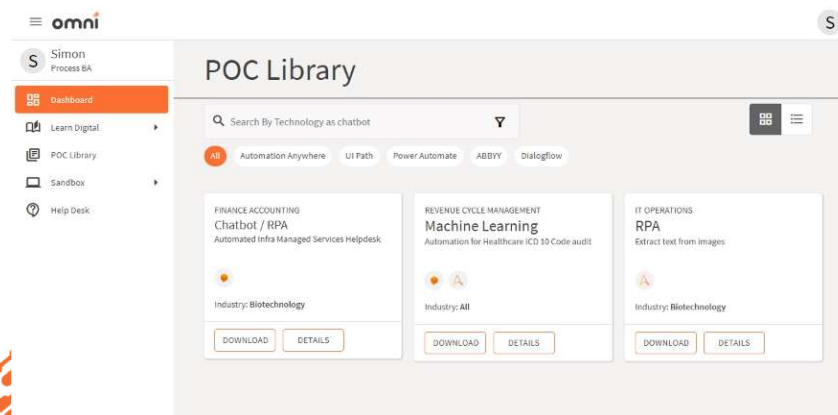

Democratizing Automation

OCR – Machine Learning – Natural Language Processing –
Intelligent RPA

OMNI helps you to solve the AI and RPA skilling
challenge – one citizen developer at a time.

[Schedule a Demo](#)

World's first aggregator of AI and RPA platforms

OMNI lets you try any digital platform of your choice

The world's top 10 RPA platforms – all available in one place.

OMNI is the world's first and only aggregator of RPA platforms – get your business users to try and test any platform of their choice, build the automation workflows of their choice and save time and increase their productivity.

DIY prototypes – for DIY automation

OMNI offers you DIY prototypes: 1,000+ use-cases and POC's already uploaded for ideation and execution. There is no need to procure these tools or dedicate servers or find datasets for your POC's. Try OMNI's sandbox to know more.