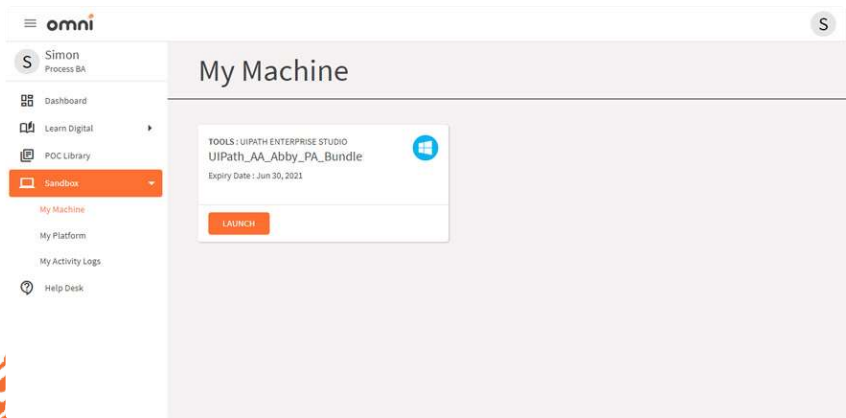

Try automation before you buy

OMNI offers you a way to risk-proof your automation journey. You can evaluate which technology platform and vendor would be right for your organization – before you buy. Reducing risk, increasing probability of success.