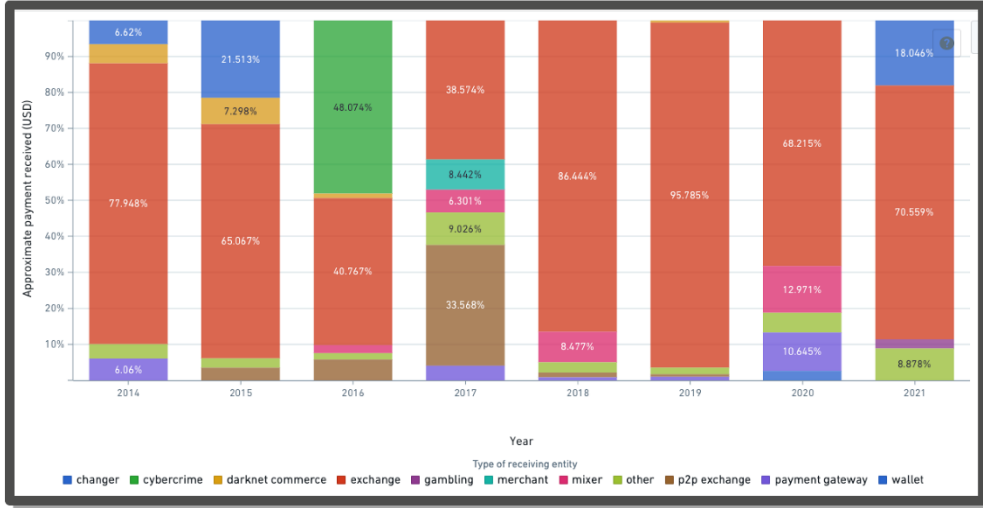

Elevating our analytical prowess well beyond legacy players

ECHO™ Analytics++

Internal and external compliance and organizational efficiency\*

\*Powered by