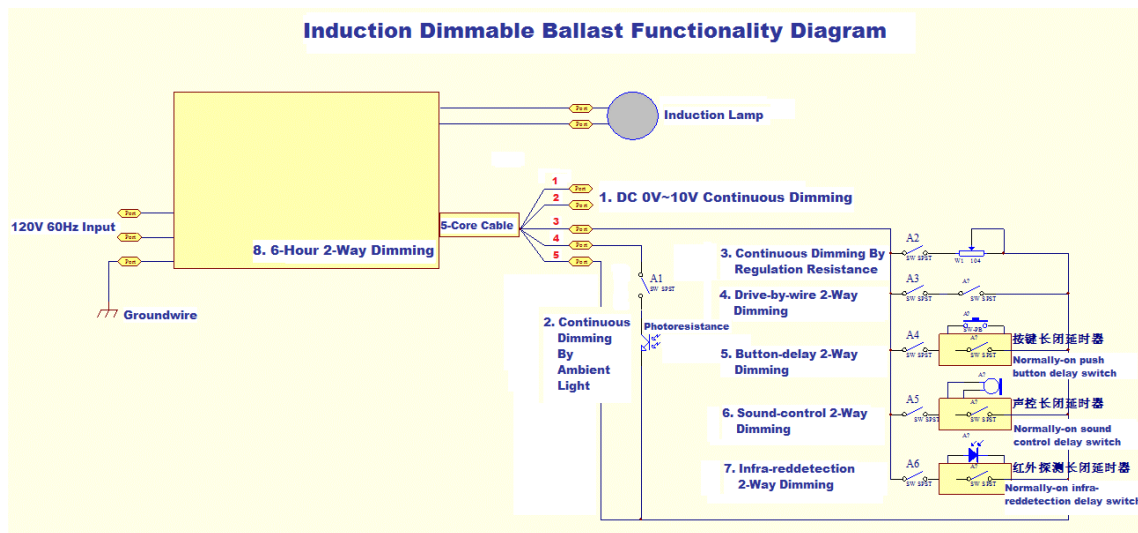

ULTRA-TECH™ LIGHTING

PRESENTING VARI-BRIGHT®

VARIABLE INTENSITY

VARI-BRIGHT® dimming and intensity control is a *line-dimming* technology specifically designed for magnetic induction lighting. (MIL) Unique **VARI-BRIGHT®** proprietary electronics can dim MIL output up to 50% with a 90% reduction in operating electricity at a 0.95 power factor. It is the most effective energy-reducing approach to industrial lighting where LED technology cannot work.

MORE FUNCTIONALITY

CONTACT:

Philip Gotthelf

(201) 401-6068

philip@ultratechlighting.com