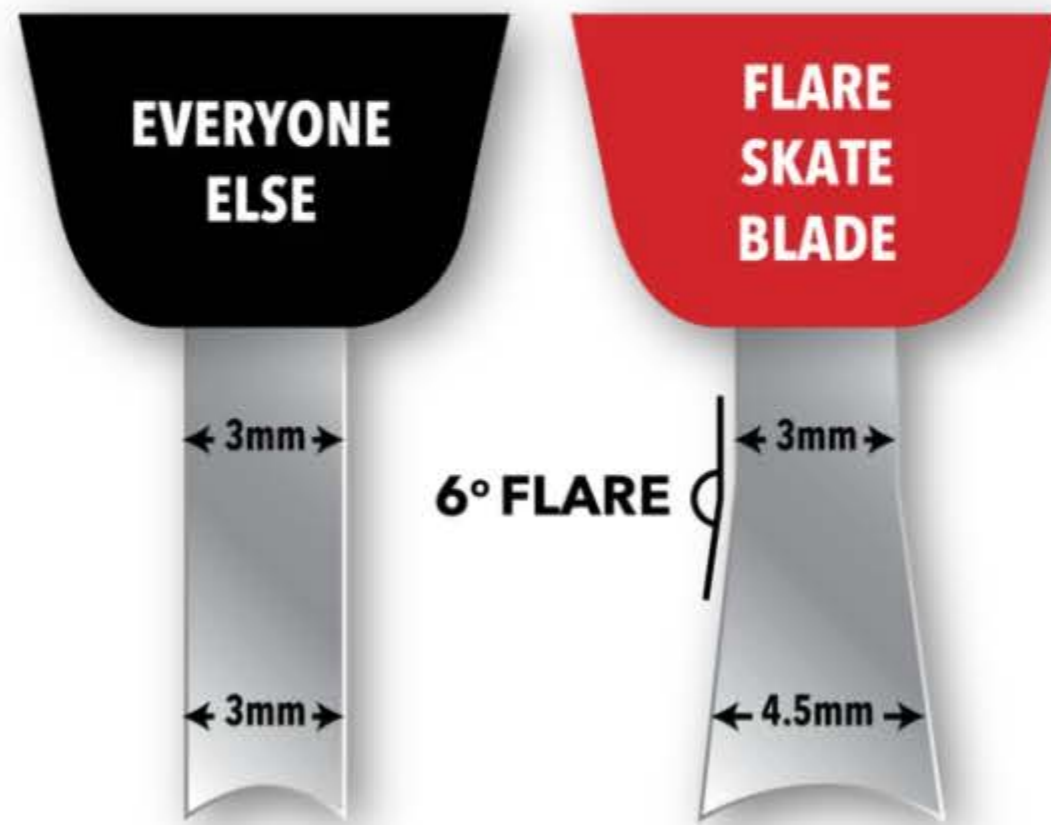

THE BEST BLADE. SCIENTIFICALLY PROVEN.

ABOUT ▾ TESTIMONIALS ▾ BUY ▾ SHARPEN ▾ OUR GUARANTEE ▾ INVESTORS

CHANGE YOUR BLADE. CHANGE YOUR GAME.

THE BEST BLADE. PROVEN.

Our unique, patented design offers:

20% Increased Glide

Wider Blade = Incredible Stability

Maximum Speed

Quicker + Tighter Turns

Used by Players on 16 NHL Teams

Precision-Crafted in Canada

Sword-Quality Swedish Steel

30-Day Satisfaction Guarantee