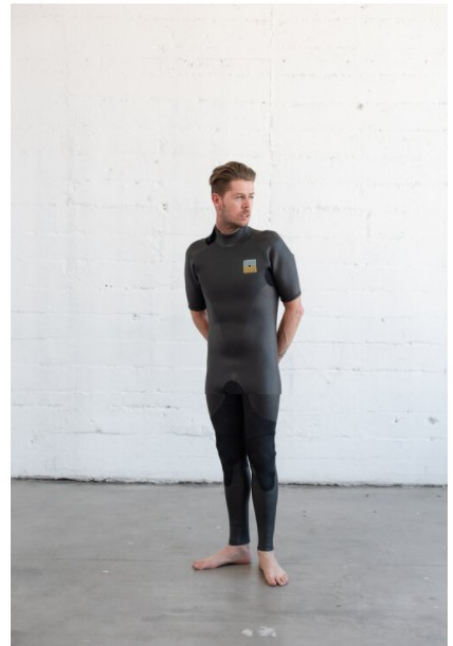

## Shop

**The Hybrid Fullsuit**  
FROM \$600.00

**Fullsuit**  
FROM \$550.00

**Short Arm Fullsuit**  
FROM \$490.00

**Long Arm Spring**  
FROM \$420.00

**Long Jane/John**  
FROM \$380.00

**Long Sleeve Top**  
FROM \$260.00