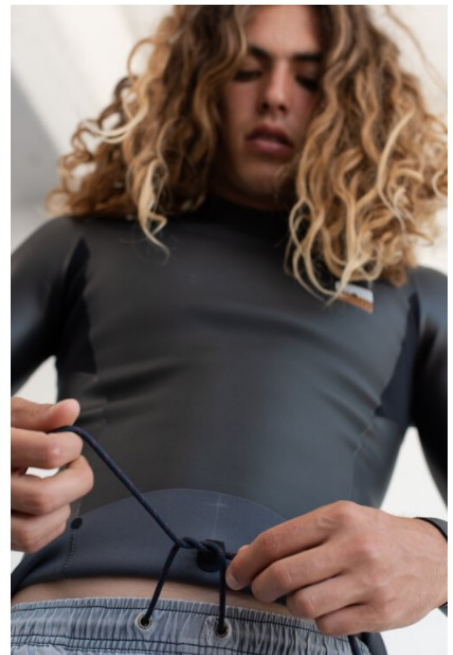

## Shop

**The Hybrid Fullsuit**  
FROM \$600.00

**Fullsuit**  
FROM \$550.00

**Short Arm Fullsuit**  
FROM \$490.00

**Long Arm Spring**  
FROM \$420.00

**Long Jane/John**  
FROM \$380.00

**Long Sleeve Top**  
FROM \$260.00