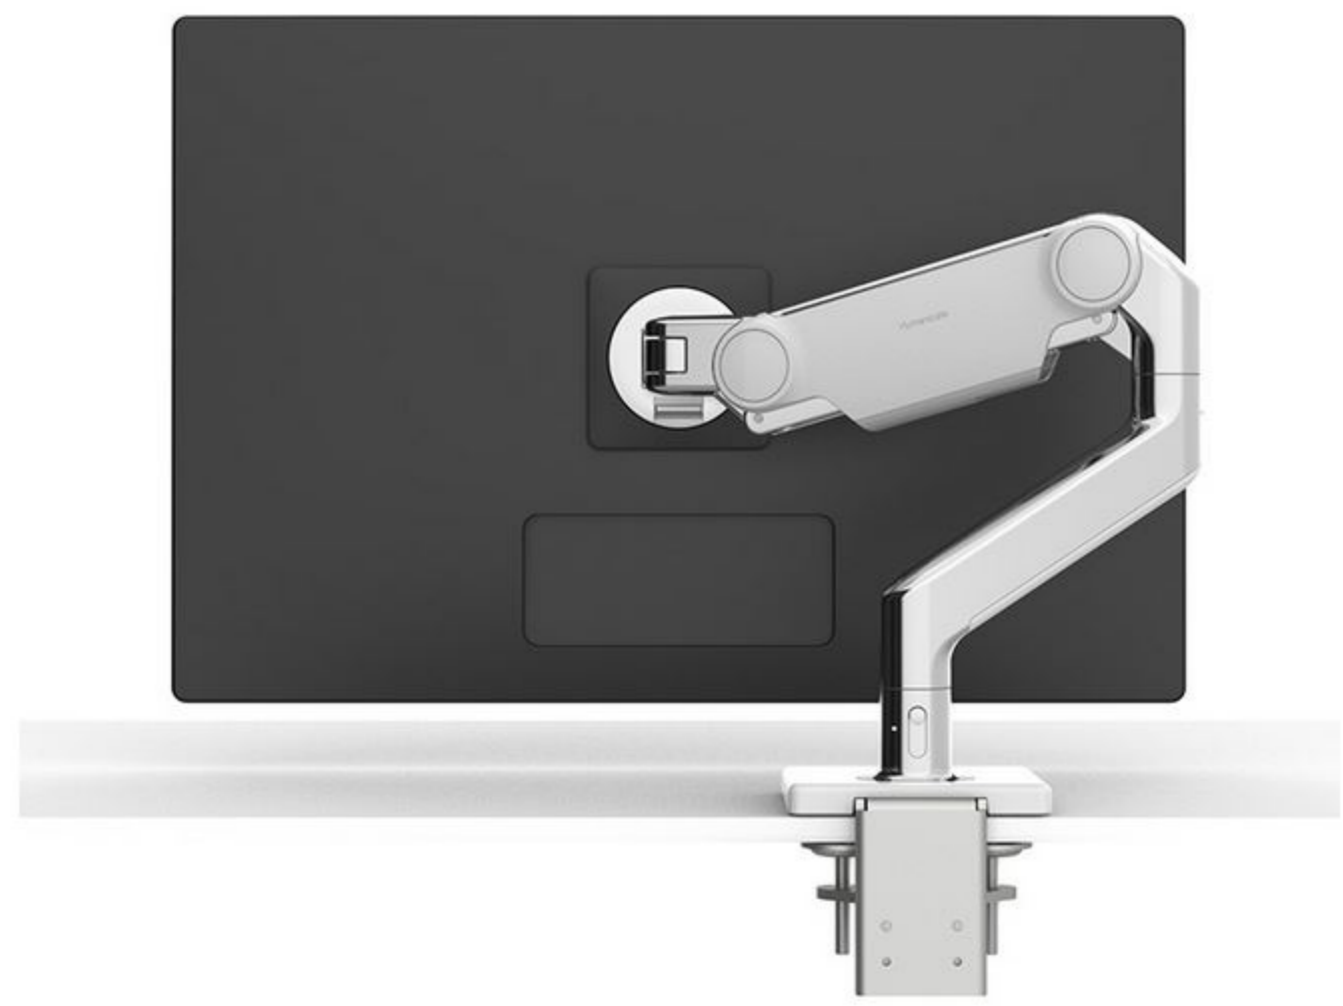

ALL MONITOR ARMS & INTEGRATED DOCKS > M10

## M10

MODELS START AT \$499

In today's fast-paced, agile work environment, there's no time for discomfort. M10, part of Humanscale's revolutionary new monitor arm line, instantly improves the comfort, health and productivity of any workspace. Built to hold heavier equipment, it's optional strong triple crossbar allows M10 to hold up to three monitors or 48 pounds – all while maintaining a simple and sleek design.

Featuring innovations like Humanscale's patented Weight-Compensating Spring Technology and Smart Stop functionality, M10 enables the personalization and flexibility needed for today's evolving workplaces.

# M10

LEARN MORE

QUICK SHIP

QUICK SHIP

QUICK SHIP

**M10 Monitor Arm With Triple Crossbar, Two Piece Clamp Mount, Silver With Gray Trim**

UNIT PRICE: \$719.00

TOTAL QTY: 1