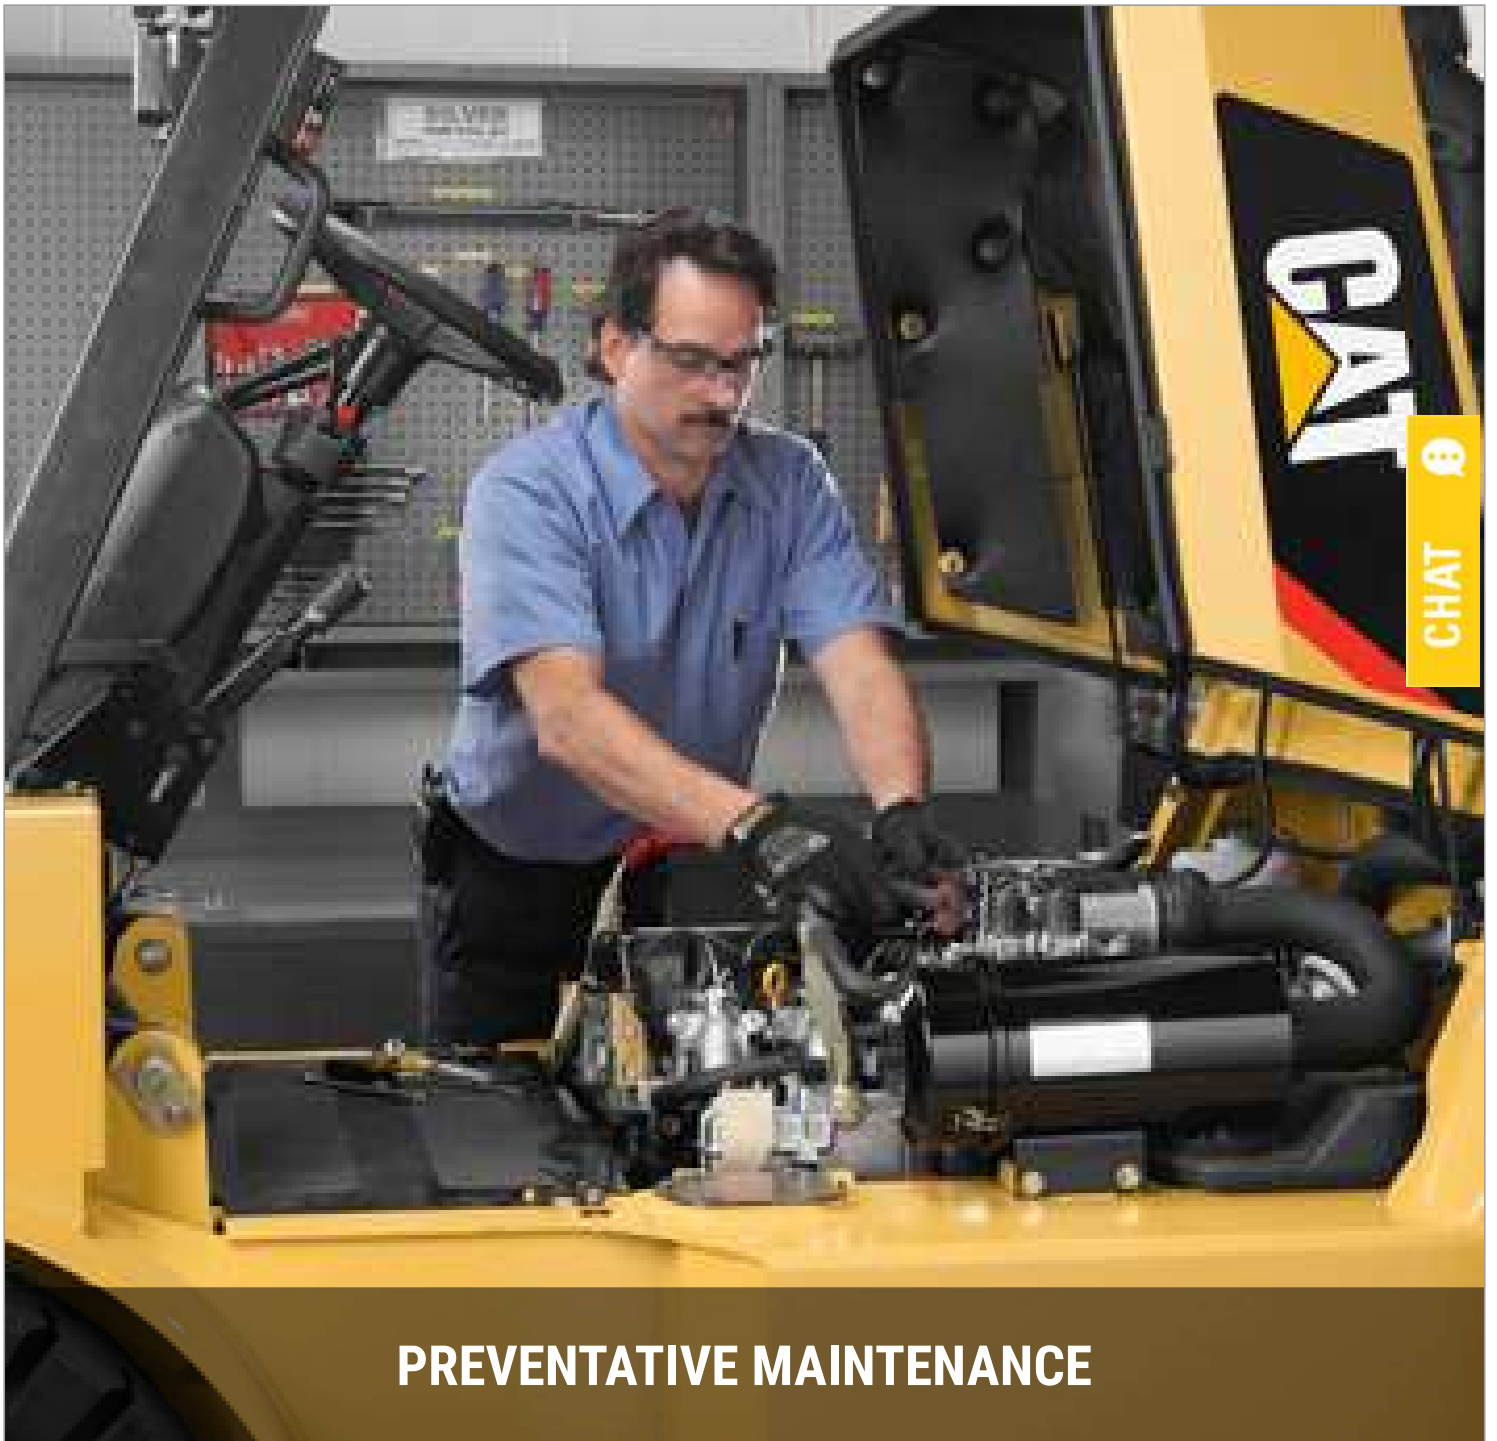

PREVENTATIVE MAINTENANCE