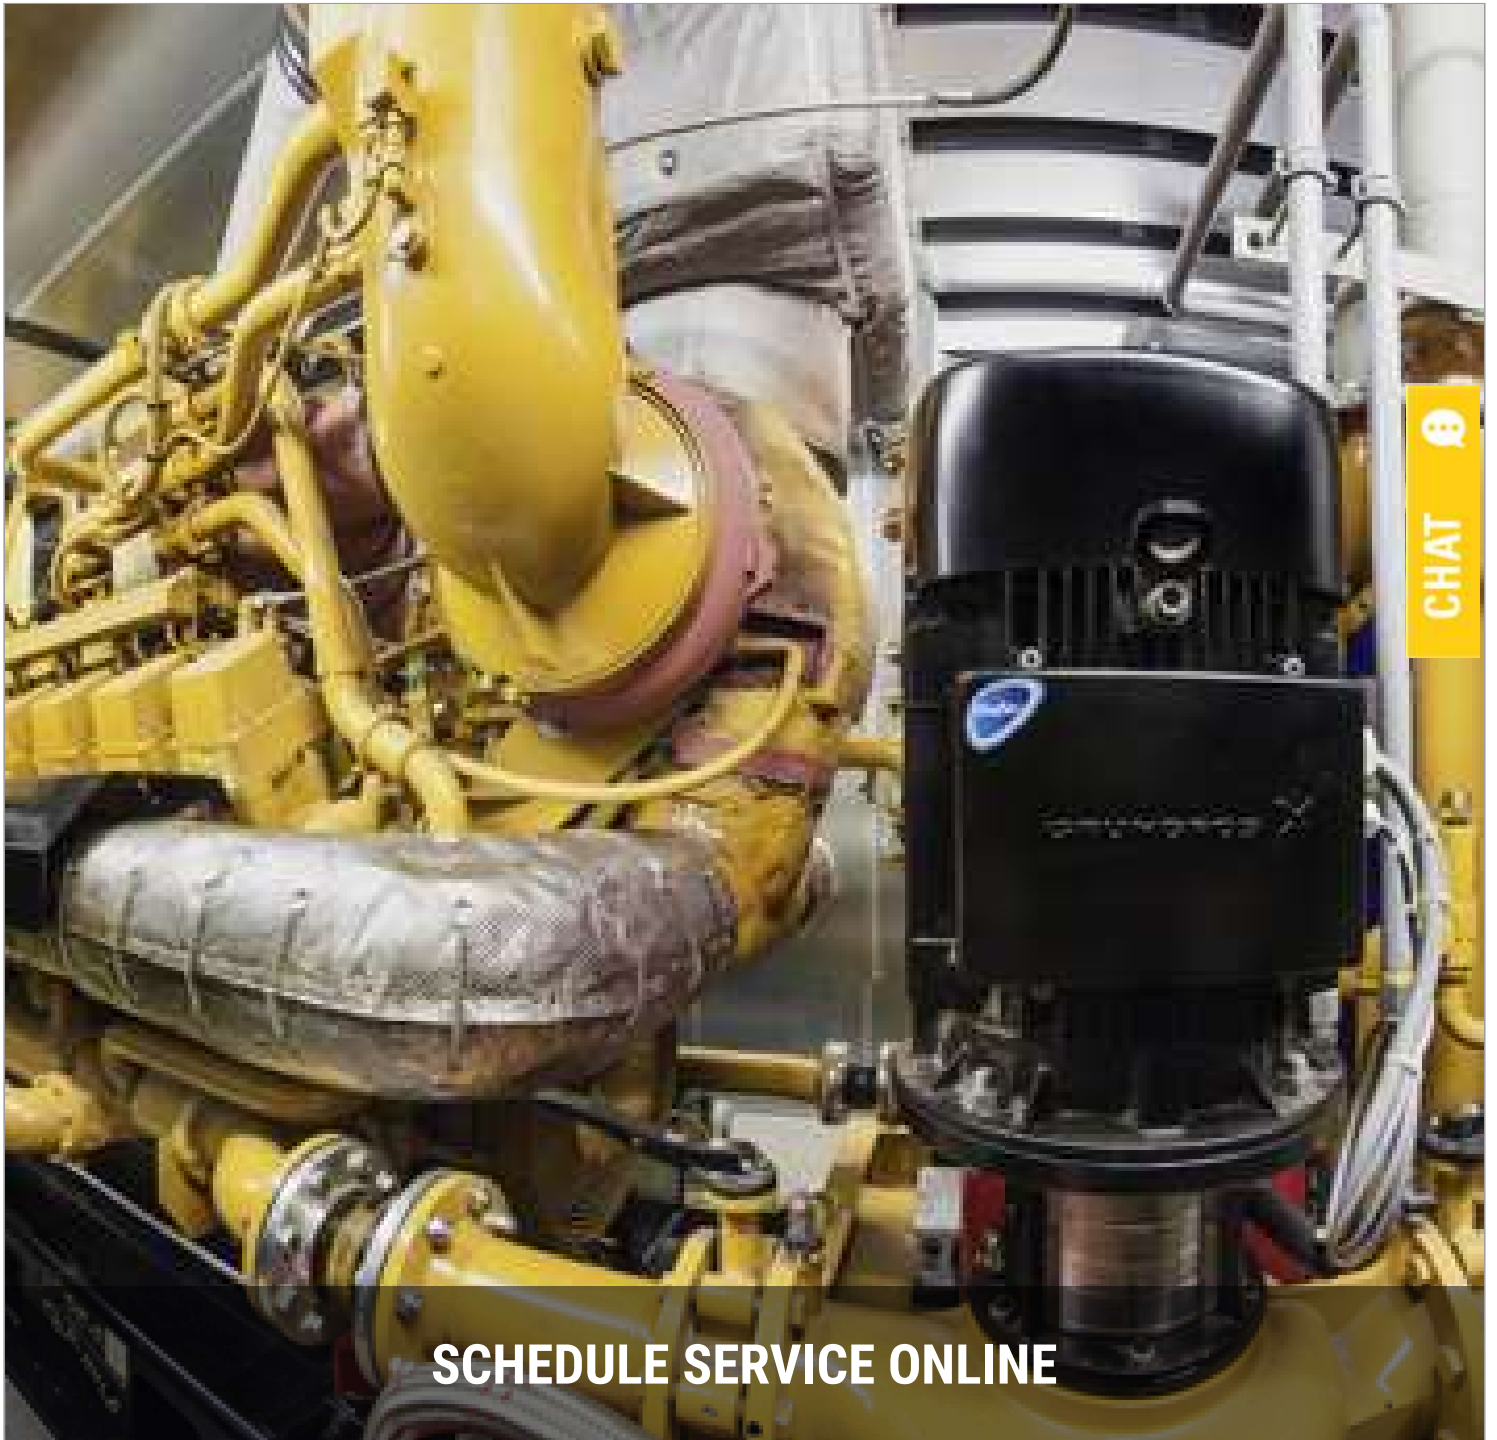

SCHEDULE SERVICE ONLINE