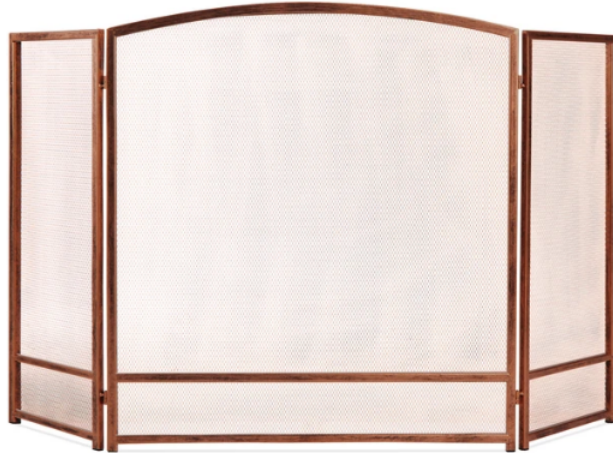

bestchoiceproducts

Account

Patio & Garden Home Toys & Games Musical Instruments Pet Supplies Fitness Seasonal Decor Gifts New Arrivals Clearance About BCP

Home / Decor / Fireplace Accessories / SKY4165

3-Panel Simple Steel Mesh Fireplace Screen w/ Rustic Worn Finish - 47x29in

- **RUSTIC ANTIQUE FINISH:** A tempered steel frame with an antique finish and a worn texture add a rustic touch of class to your fireplace
- **PROTECTIVE MESH:** Tightly woven steel mesh provides an easy-cleaning surface and a see-through barrier to trap sparks and embers
- **QUALITY CONSTRUCTION:** Heavy-duty steel is connected in three panels by a tight mesh with spot-welded hinges to create a solid construction that won't break down
- **POWDER-COATED STEEL:** Durable materials are finished with a scratch- and heat-resistant powder coating to ensure safe handling and disperse heat build-up
- **NO ASSEMBLY REQUIRED:** Put your tools away, this protective screen is ready to use right out of the box, simply unfold the three panels, setup, and enjoy!