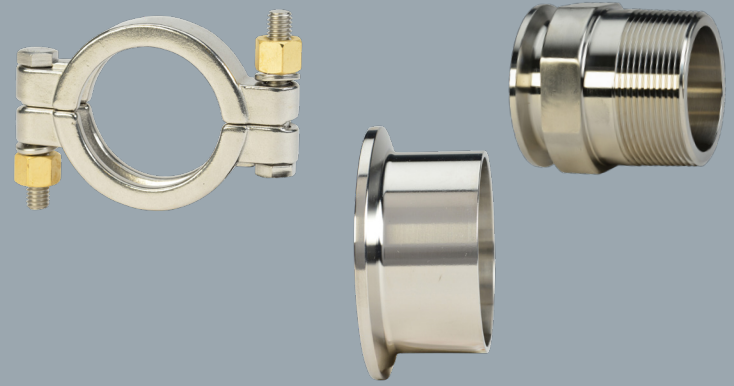

CLAMP FITTINGS & FERRULES