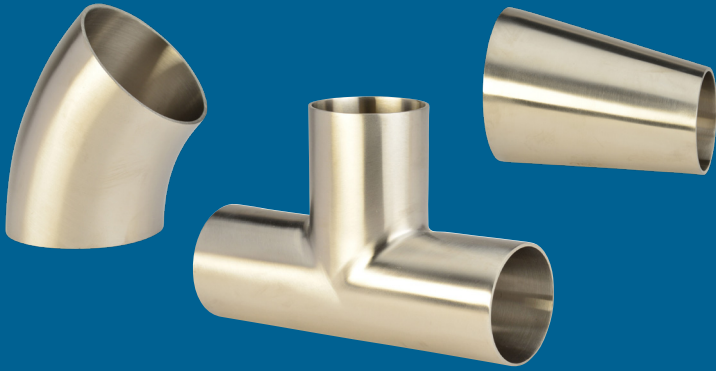

## FITTINGS, TUBING & VALVES

Supplying Sanitary Distributors who Service the Beverage, Dairy, Food, Brewery, Bakery, Cosmetic, and Nutraceutical Industries

**SANITARY FITTINGS** Tri-Clamp / Polished & Unpolished Butt Weld / Bevel Seat / I-Line / Pipe Size

**TUBING** A249 / A269 / A270 **GASKETS** Buna / EPDM / FKM / Silicone / PTFE

**VALVES** Butterfly Valves / Ball Valves / Check Valves / Sample Valves

**Stocking Grades:** T-304 & 316L **SIZES:** 1/2"-12" ID/OD Polished

## SANITARY TUBE BUTT WELD FITTINGS