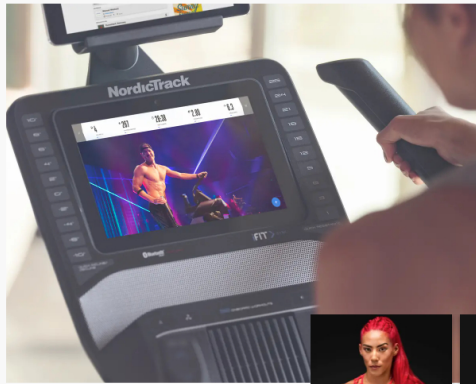

FS101 Freestriider >

FS141 Freestriider >

\$2,499

\$3,299

NORDICTRACK IFIT EXPERIENCE

Move Your Transformation Forward

World-Class Personal Trainers

Engage in a brand new fitness experience as our world-class trainers amp up your workout. Our elite iFit trainers have their own unique styles and approaches, so there is something for every body and every goal.

Interactive Training Sessions

An expansive library of on-demand iFit workouts feature LIVE Interactive Training, so our trainers digitally control your incline and resistance as they lead you towards the best fitness possible.

HIGH-ENERGY STUDIO SESSIONS

TRAINER-LED GLOBAL WORKOUTS

Join the Resistance
WITH ANJA GARCIA

Thailand
WITH JOHN PEEL

Limitless Training Options

Banish workout monotony. From studio sessions to global workouts and even cross-training options like yoga and full-body sculpting, our world-class trainers provide limitless variety.