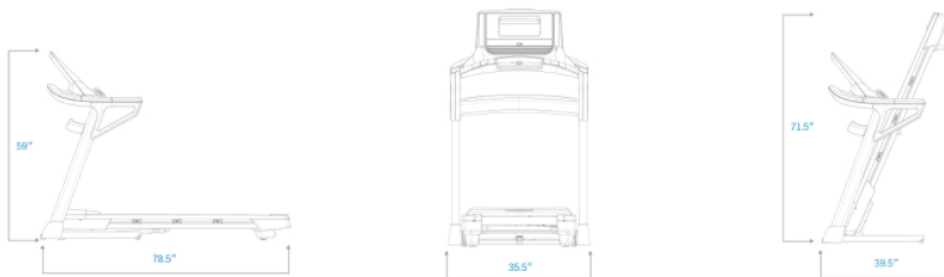

CONVENIENCE

SpaceSaver® Design with EasyLift™ Assist
50 On-Board Workout Programs
78.5" L x 35.5" W x 59" H Footprint
10-Year Frame Warranty
2-Year Parts Warranty
1-Year Labor Warranty
[See Warranty Details](#)