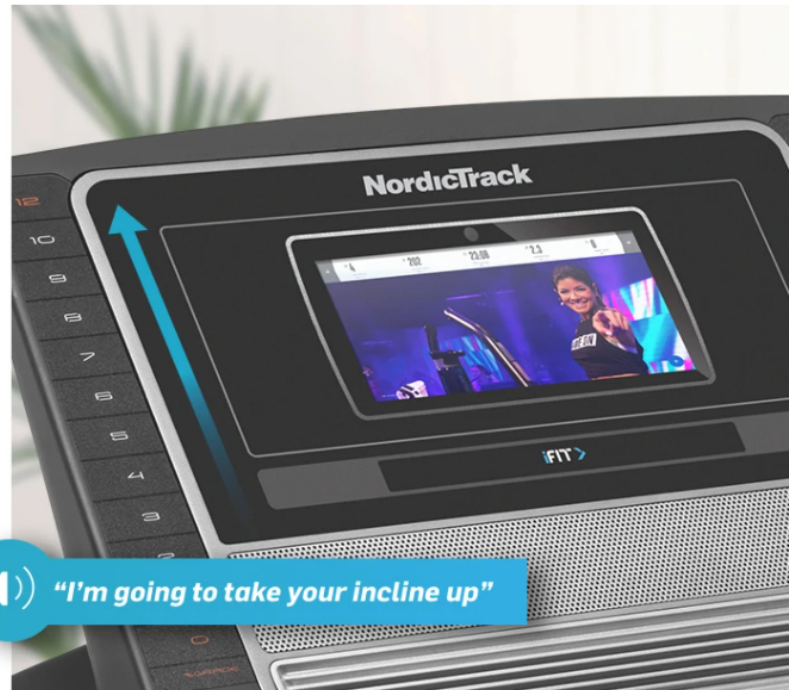

Endless Training Options