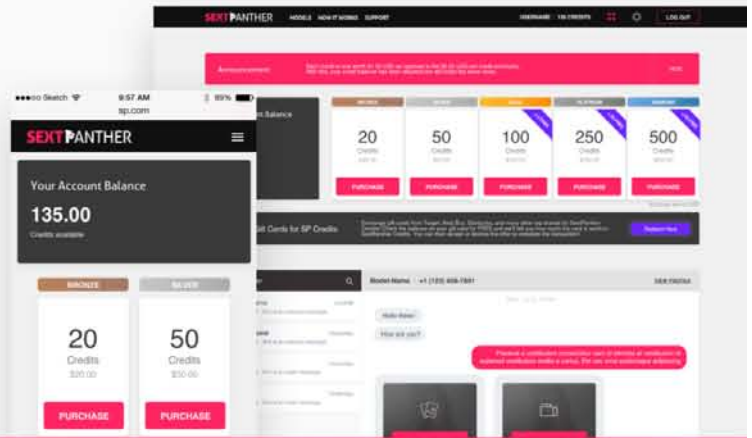

What to Expect

AS A USER AS A MODEL

SextPanther connects you with the hottest porn models in the adult industry. Add your favorite models to the contacts on your mobile phone so you can call, sext and share nude pics or video messages discreetly and privately. Get started for FREE today!