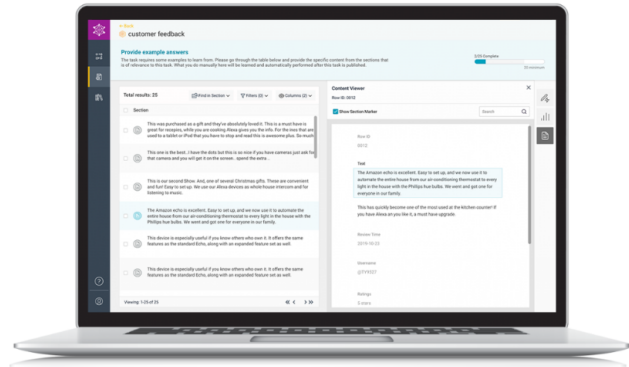

## Unlock Unstructured Data. Streamline Business Decisions.

Unstructured data has remained an unexploited resource because it is too expensive and difficult to access and analyze. This results in missed opportunities to reduce operating expenses and the risk of human errors while gaining visibility into processes.

DeepNLP integrates into existing workflows to enable organizations to better respond to changes in their business and quickly get answers to specific queries or analytics that support decision making.