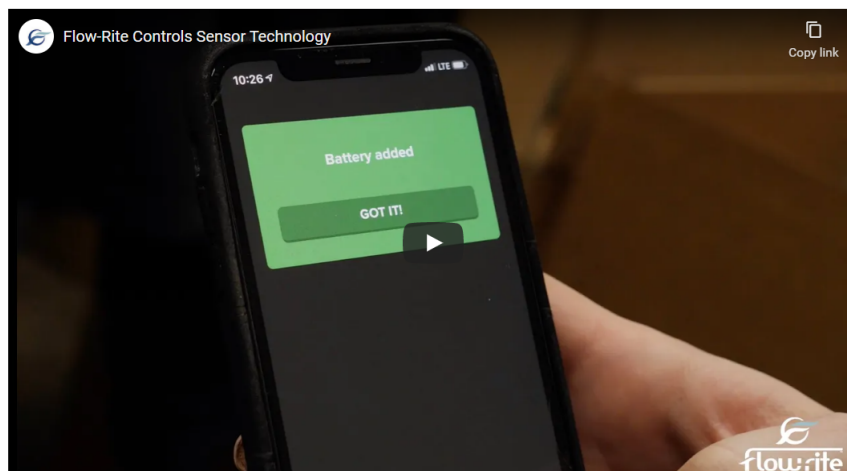

You can now...

Track Battery Temperature: