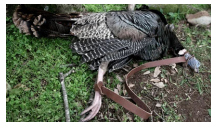

LEATHER TURKEY TOTE $40.00

MAIN MENU

- Apparel
  Our Purpose
  Contact Us

ADDITIONAL INFORMATION

- Refund Policy
  Shipping Policy
  Privacy Policy
  Terms of Service

JOIN OUR NEWSLETTER!

For exclusive access to discounts, deals, news, and more.

Newsletter sign-up form with fields for First Name, Last Name, and email address, plus a SIGN UP button.