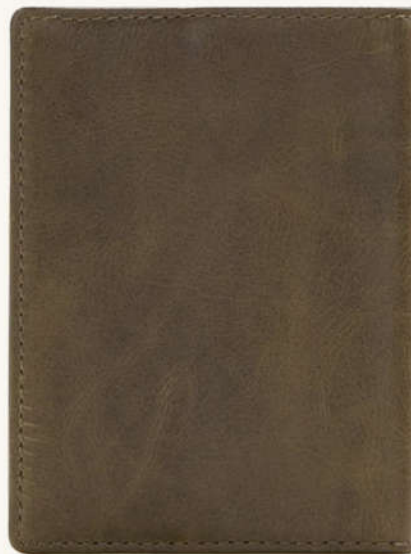

New Markdowns Just Added, Up to 70% Off! - Shop Now

New Markdowns Just Added, Up to 70% Off! – Shop Now

New Markdowns Just Added, Up to 70% Off! – Shop Now

New Markdowns Just Added, Up to 70% Off! - Shop Now

New Markdowns Just Added, Up to 70% Off! – Shop Now

is the very essence of travel.

Details

- 100% full-grain leather
- Interior: passport sleeve, signature map print faille lining
- Exterior: burned edge finish
- Box included
- Dimensions: 4"(W) x 5 1/2"(H) x 1/2"(D)