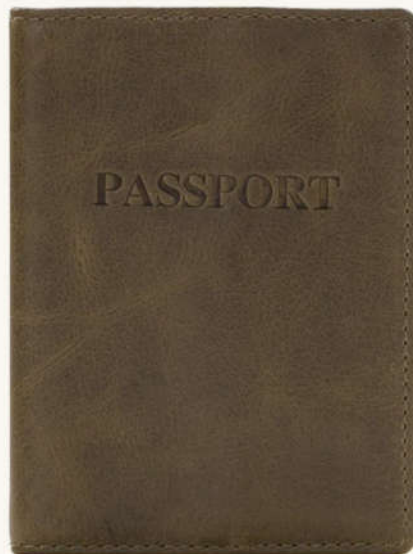

New Markdowns Just Added, Up to 70% Off! - Shop Now

New Markdowns Just Added, Up to 70% Off! – Shop Now

New Markdowns Just Added, Up to 70% Off! – Shop Now

New Markdowns Just Added, Up to 70% Off! - Shop Now

New Markdowns Just Added, Up to 70% Off! – Shop Now

is the very essence of travel.

Details

- 100% full-grain leather
- Interior: passport sleeve, signature map print faille lining
- Exterior: burned edge finish
- Box included
- Dimensions: 4"(W) x 5 1/2"(H) x 1/2"(D)