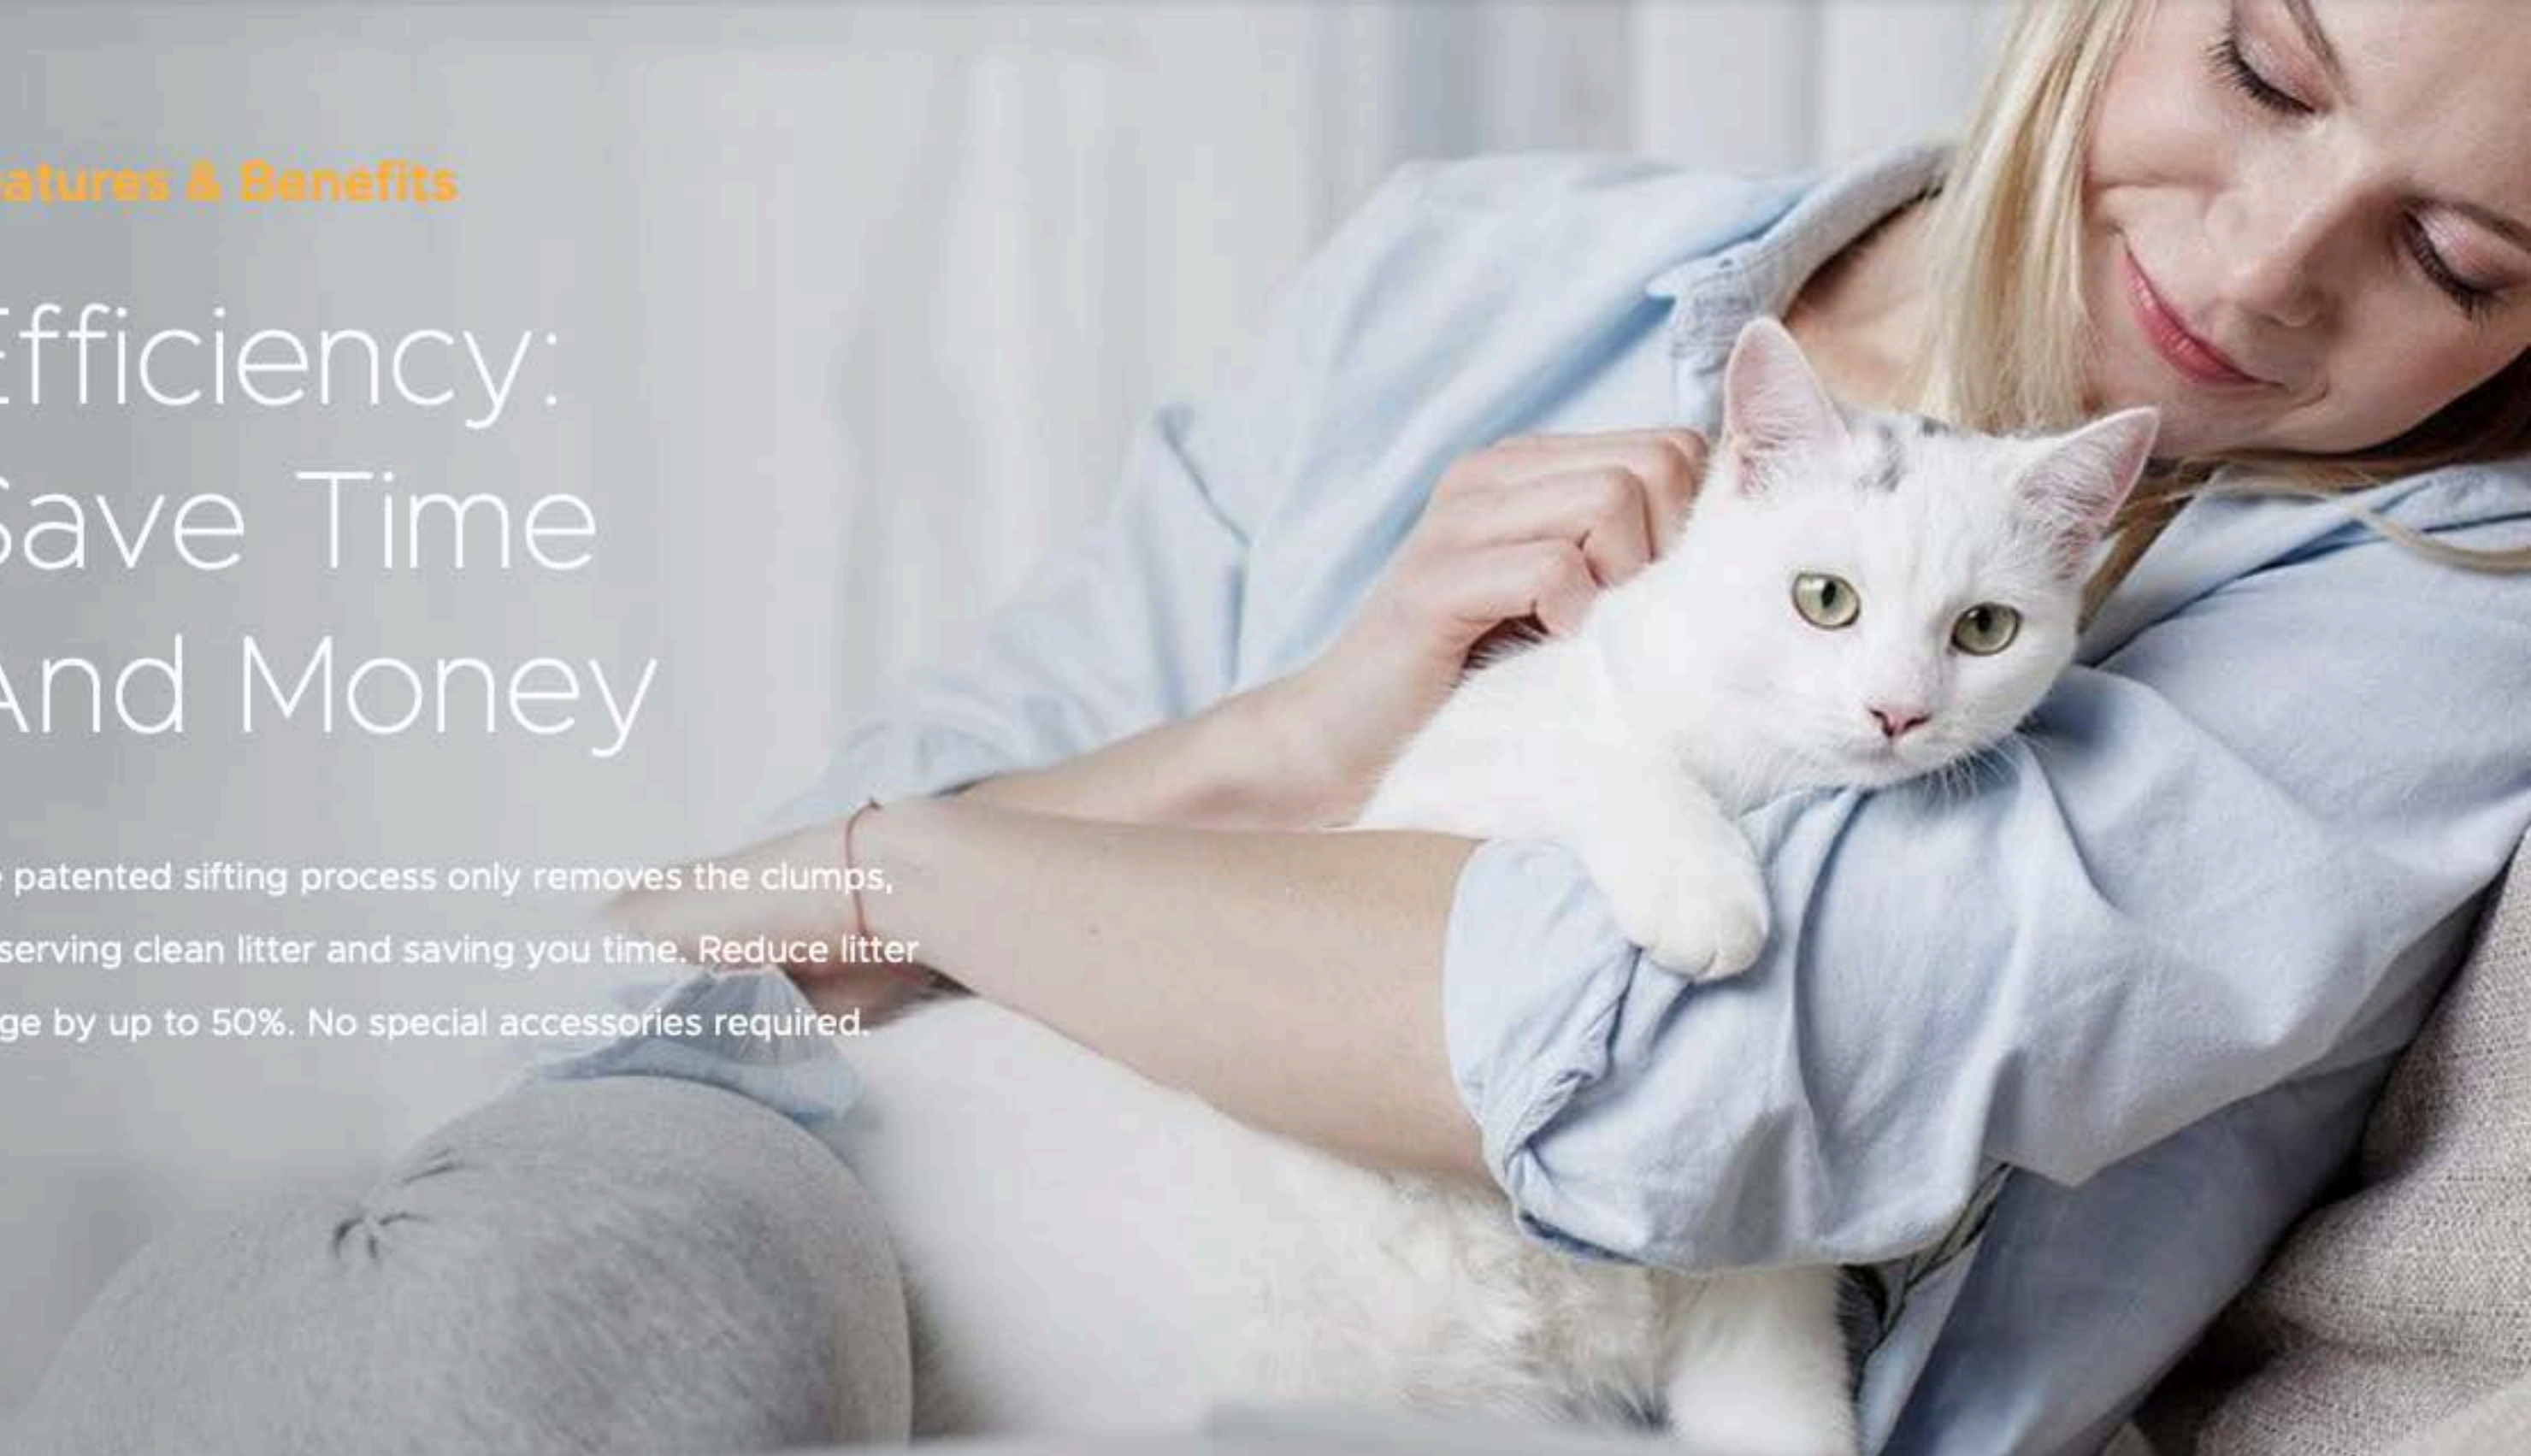

Features & Benefits

Efficiency: Save Time And Money

The patented sifting process only removes the clumps, preserving clean litter and saving you time. Reduce litter usage by up to 50%. No special accessories required.

Features & Benefits

Odor Management

The Litter-Robot sifts waste within minutes to greatly reduce unpleasant odors. Our carbon-