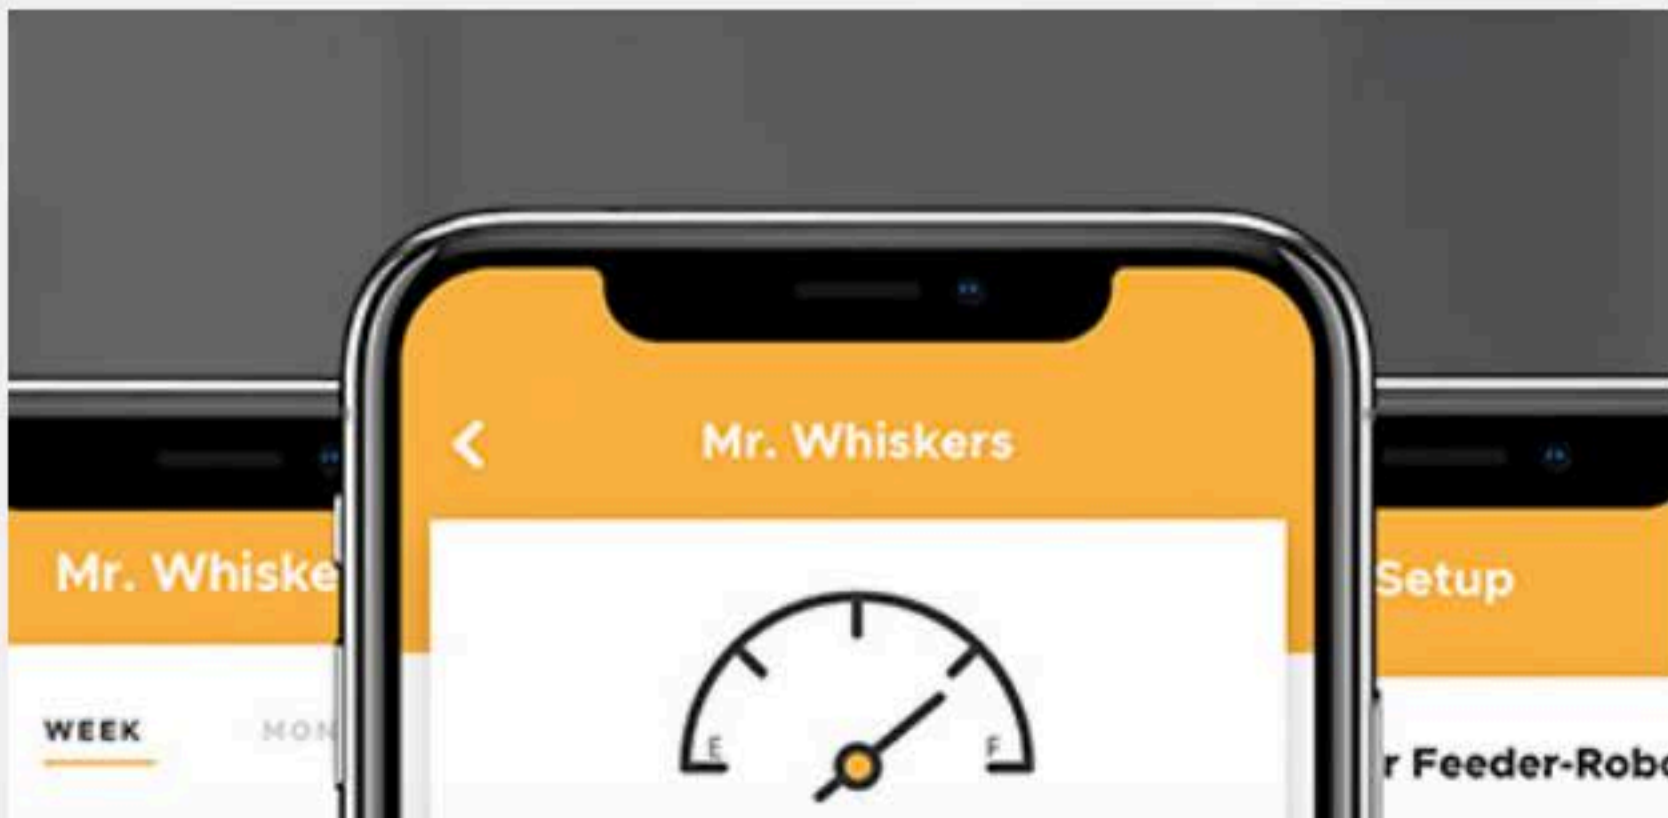

FREE SHIPPING ON ORDERS \$35+*

★★★★★ 4.6/5 (7413 Reviews)

Litter-Robot 3 Connect

Litter-Robot 3 Connect is the highest-rated, WiFi-enabled, automatic, self-cleaning litter box for cats. Never scoop cat litter again while giving kitty a clean bed of litter for each use. Litter-Robot comes with a 90-day money-back guarantee + 18-month warranty.

Add To Cart **\$499.00**

Starting at \$46/mo with **affirm**

Overview

Same Litter-Robot—Now WiFi-Enabled

The AutoPets Connect app gives you additional freedom from your litter box duties by allowing you to view the waste drawer level, get notifications, troubleshoot, and see recent usage history for insights into your cat's health. The app is compatible with Apple mobile devices with iOS 10.0 or later and Android mobile devices 8.0 or later, and requires a 2.4 GHz router signal and IPv4 router (5 GHz band not supported; unable to connect to IPv6 routers). As with any Litter-Robot, you never have to scoop again: After the cat exits, the patented sifting process automatically separates the waste from the litter and deposits the clumps into a waste drawer for easy disposal.