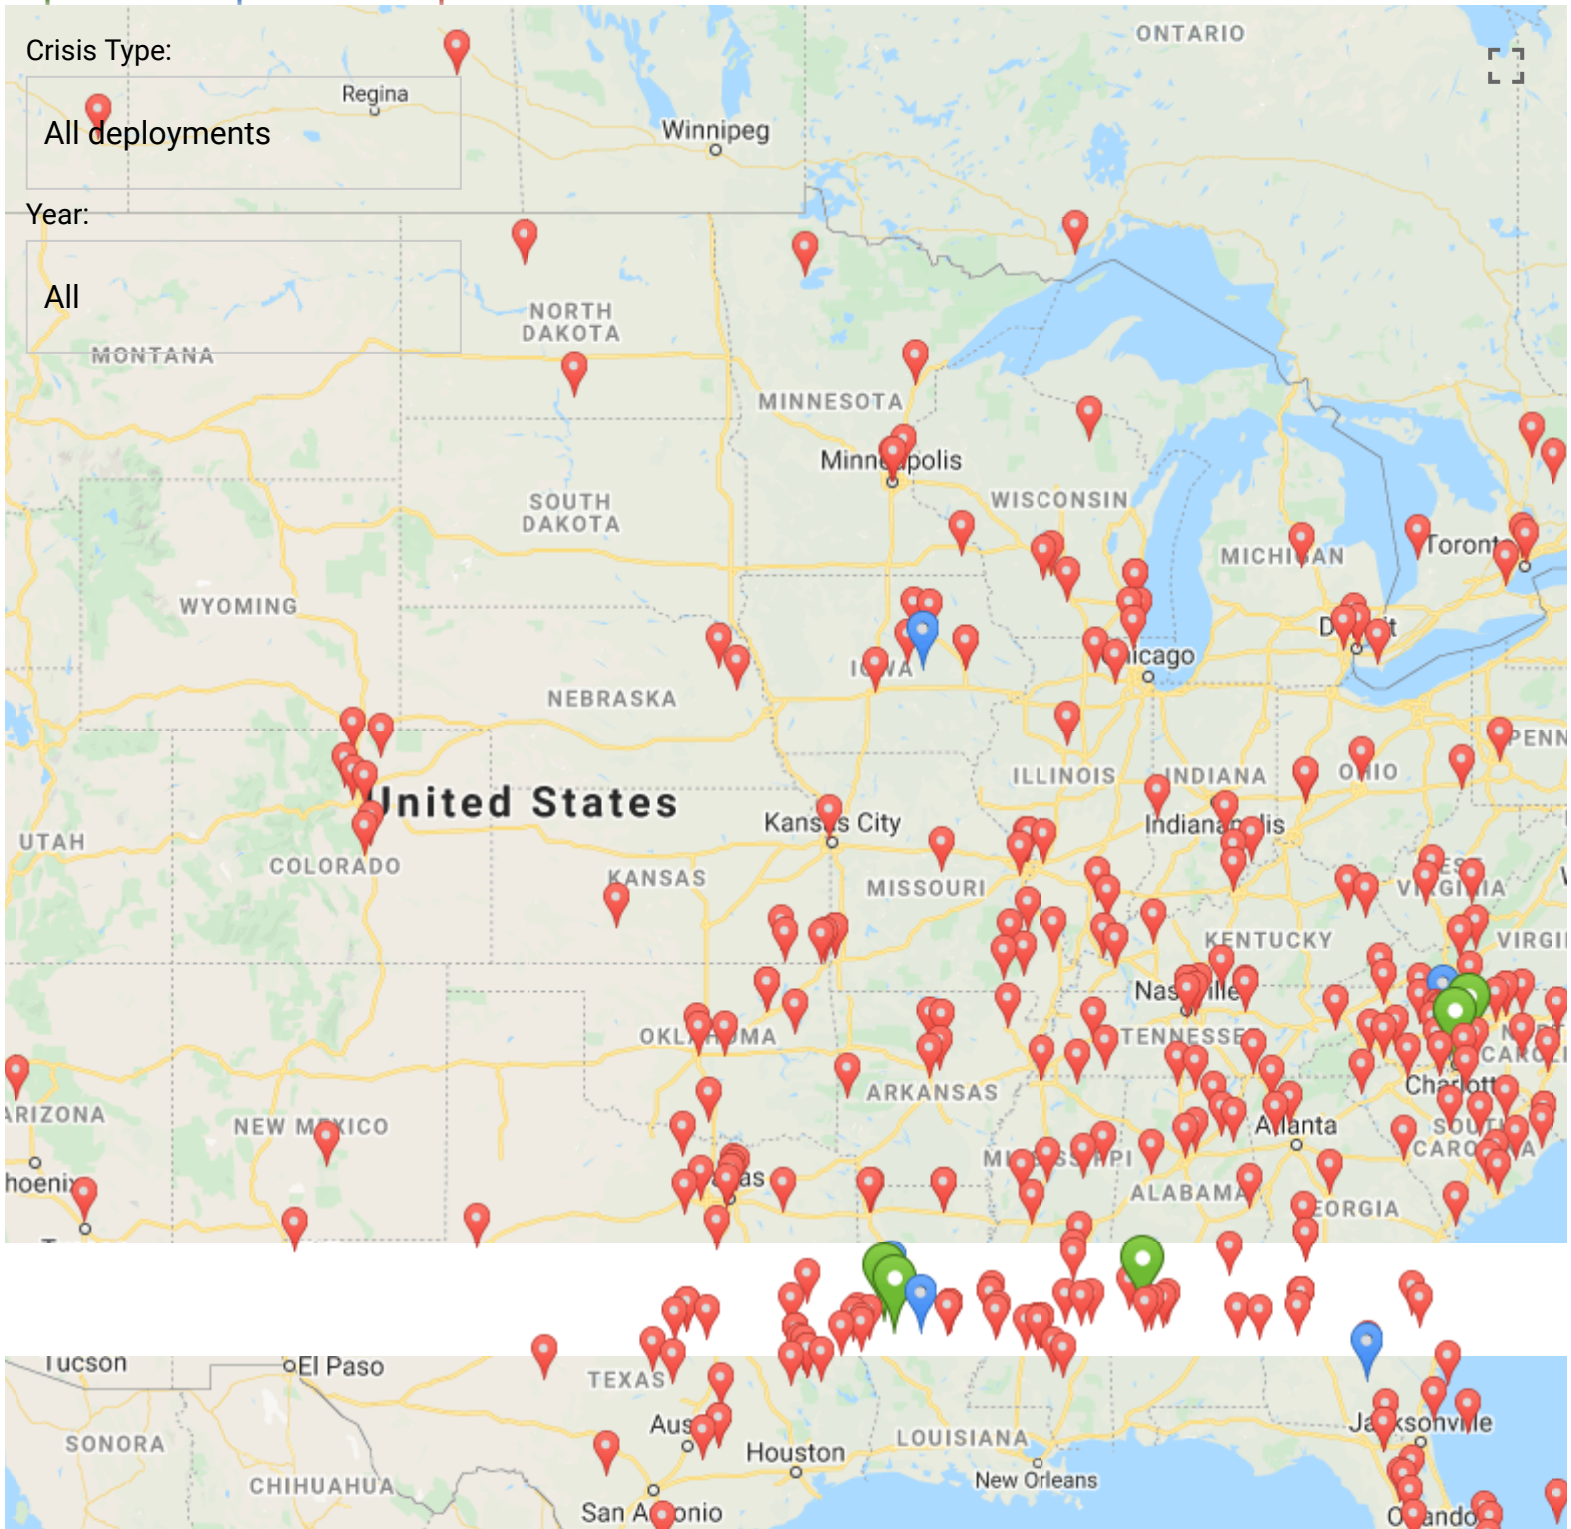

[\(https://rrt.billygraham.org/\)](https://rrt.billygraham.org/)

A Chaplain Ministry of **Billy Graham Evangelistic Association** (<http://billygraham.org/>)

Sharing Hope in Crisis

A Chaplain Ministry of
Billy Graham Evangelistic Association (<http://billygraham.org/>)

[Support](#)

DEPLOYMENTS

Since 2002, the Billy Graham Rapid Response Team has responded to more than 410 crises across the globe, praying with more than 411,000 people. Explore the interactive map below to see our deployment history and pray for those impacted by disaster. Click the screen and drag to view other locations.

 Active  Recent  Inactive

December, 2020 | Shooting
Concord, NC, USA

December, 2020 | Shooting
Mount Holly, NC, USA

August, 2020 | Hurricane
DeRidder, LA, USA

August, 2020 | Hurricane
Jennings, LA, USA

November, 2020 | Flooding
Alexander County, NC, USA

September, 2020 | Wildfire
Beachie Creek, OR, USA

October, 2020 | Other
Nassau, New Providence, The Bahamas

September, 2020 | Wildfire
Jackson County (Medford), OR, USA

October, 2020 | Other
Levy County, FL, USA