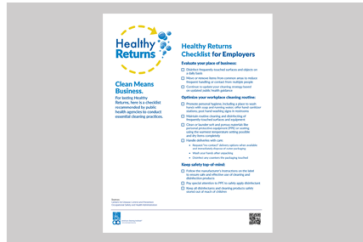

Employer Checklist

Keep this checklist on-hand or on display for step-by-step cleaning guidance from public health organizations to reinforce for your teams how dedicated you are to keeping them healthy and safe.

[DOWNLOAD](#)