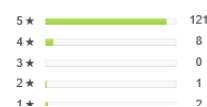

Rating Snapshot

Select a row below to filter reviews.