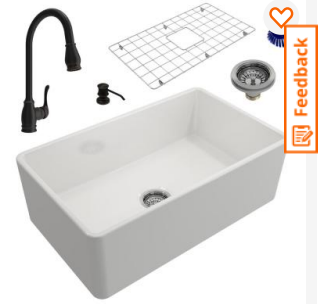

\$937⁸⁰ /piece

[See similar items](#)

- ✗ Out of stock online
- ✗ Not sold in stores

Compare

BOCCHI Step-Rim Matte Dark Gray Fireclay 36 in. Double Bowl Farmhouse Apron Front Workstation Kitchen Sink w/ Accessories
Model# 1348-020-0120

\$1050⁰⁰ /piece

[See similar items](#)

- ✗ Out of stock online
- ✗ Not sold in stores

Compare

BOCCHI Step-Rim Sapphire Blue Fireclay 30 in. Single Bowl Farmhouse Apron Front Workstation Kitchen Sink w/ Accessories
★★★★★ (3)
Model# 1344-010-0120

\$975⁰⁰ /piece

[See similar items](#)

- ✗ Out of stock online
- ✗ Not sold in stores

Compare

BOCCHI Classico All-in-One Farmhouse Fireclay 30 in. Single Bowl Kitchen Sink with Beisena Rubbed Bronze Faucet and Soap Disp
Model# 1138-001-2002OB