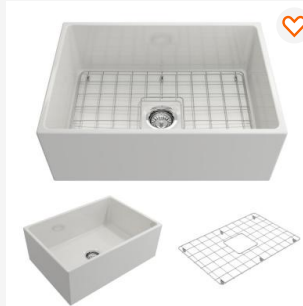

Undermount Kitchen Sinks (37)

Kitchen Soap Dispensers (9)

Price

\$ Min to \$ Max Go

- \$40 - \$50 (9)
- \$150 - \$200 (1)
- \$200 - \$250 (2)
- \$250 - \$300 (8)
- \$300 - \$400 (15)

+ See All

Review Rating

Choose a Rating

New Arrival

Recently Added (27)

Want more filters?

First, select a department.

BOCCHI Contempo Farmhouse Apron Front Fireclay 27 in. Single Bowl Kitchen Sink with Bottom Grid and Strainer in White

★★★★★ (63)

Model# 1356-001-0120

\$338⁰⁰ /piece ~~\$\$\$383.50~~
Save \$45.50 (12%)

- ✓ Free delivery
- ✓ Free ship to store for pickup
Inverness | Check nearby stores

Add To Cart

Compare

BOCCHI Sotto Undermount Fireclay 32 in. Single Bowl Kitchen Sink with Bottom Grid and Strainer in Matte Black