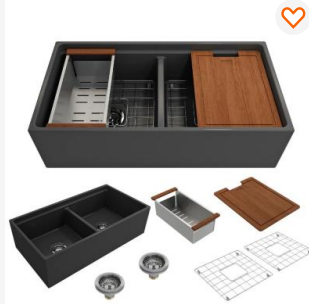

Compare

Kitchen Sink with Bottom Grid and Strainer in Matte Brown
★★★★★ (3)
Model# 1359-025-0120

\$375⁰⁰ /piece

[See similar items](#)

- ✗ Out of stock online
- ✗ Not sold in stores

Compare

Fireclay 36 in. Single Bowl Kitchen Sink with Bottom Grid and Strainer in Matte Brown
Model# 1354-025-0120

\$937⁸⁰ /piece

[See similar items](#)

- ✗ Out of stock online
- ✗ Not sold in stores

Compare

BOCCHI Step-Rim Matte Dark Gray Fireclay 36 in. Double Bowl Farmhouse Apron Front Workstation Kitchen Sink w/ Accessories
Model# 1348-020-0120