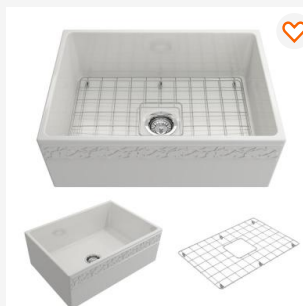

Choose a Rating

New Arrival

Recently Added (27)

Want more filters?

First, select a department.

BOCCHI Contempo Farmhouse Apron Front Fireclay 27 in. Single Bowl Kitchen Sink with Bottom Grid and Strainer in White

★★★★★ (63)

Model# 1356-001-0120

\$338⁰⁰ /piece ~~\$\$\$383.50~~
Save \$45.50 (12%)

- ✓ Free delivery
- ✓ Free ship to store for pickup
Inverness | Check nearby stores

Add To Cart

Compare

BOCCHI Sotto Undermount Fireclay 32 in. Single Bowl Kitchen Sink with Bottom Grid and Strainer in Matte Black

Model# 1362-004-0120

\$520⁸⁰ /piece

- ✓ Free delivery
- ✓ Free ship to store for pickup
Inverness | Check nearby stores

Add To Cart

Compare

BOCCHI Sotto Undermount Fireclay 18.5 in. Single Bowl Round Kitchen Sink with Bottom Grid and Strainer in White

Model# 1361-001-0120

\$179⁰⁰ /piece ~~\$\$\$256.51~~
Save \$77.51 (30%)

- ✓ Free delivery
- ✓ Free ship to store for pickup
Inverness | Check nearby stores

Add To Cart

Compare

BOCCHI Vigneto Farmhouse Apron Front Fireclay 27 in. Single Bowl Kitchen Sink with Bottom Grid and Strainer in White