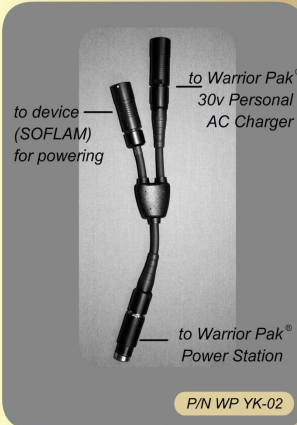

STREAMING®
POWER FOR DEVICES

29.4 V OUT ONLY

Push up on thumb bar
Locking latch

29.4 V IN/OUT
2 ports available

P/N WP PS703.g-02

29.4 V OUT ONLY
Only connect PRC-117G SATCOM radio, or GCS.
CAUTION: Do not connect any other equipment here!

NEW
STREAMING®
POWER

MORE TX/RX TIME THAN A BA5590
POWER 2 DEVICES AT THE SAME TIME
CARRY ON BOARD COMMERCIAL AIRCRAFT

CHARGING THE SYSTEM
CAUTION: DO NOT CONDITION THESE BATTERIES

WARRIOR PAK® 30 V PERSONAL CHARGER

P/N WPneis30-02

Take this 1.8 lb AC charger with you on the road for charging at fire base, vehicle inverter or at C2 node. No memory.

STREAMING®
BASICS

to device (SOFLAM) for powering

to Warrior Pak® 30v Personal AC Charger