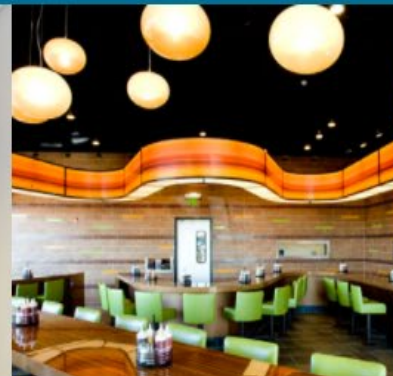

Whether it's an individual custom project, or a large scale re-branding campaign Cima's team can handle each with the highest level of detail and client consideration.

<b>SIGNAGE</b> Channel Letters Pylon & Monument Custom Fabrication Wayfinding Custom Landmarks	<b>ARCHITECTURAL ELEMENTS &amp; LANDMARKS</b> Fascia Systems Awnings Branded Environments Placemaking	<b>GRAPHICS</b> Wall Murals Graphics on Glass Graphics on Fabric	<b>ARCHITECTURAL ILLUMINATION</b> RGB Lighting Integration LED Systems Accent Lighting Custom Fixtures Neon	<b>DIGITAL INTEGRATION</b> Exterior Spectaculars Interior Integration 360 Content Coordination
---	---	---	--	---