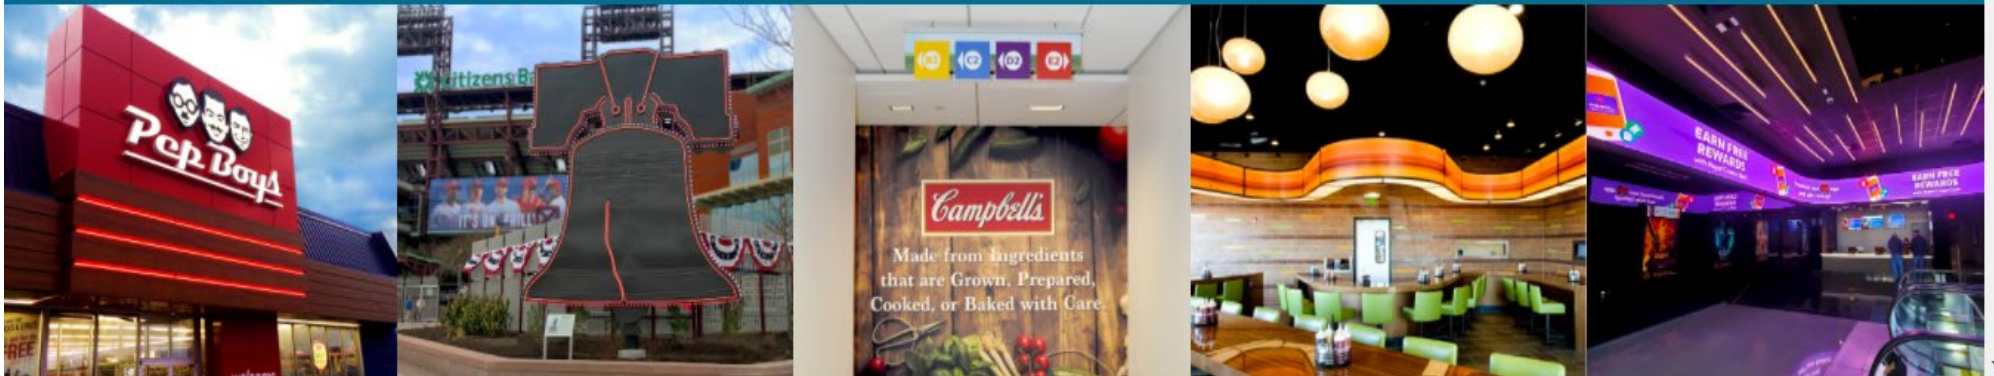

Cima helps you
LIGHT THE WAY
Specialty architectural lighting integration with beauty & intent.

Whether it's an individual custom project, or a large scale re-branding campaign Cima's team can handle each with the highest level of detail and client consideration.