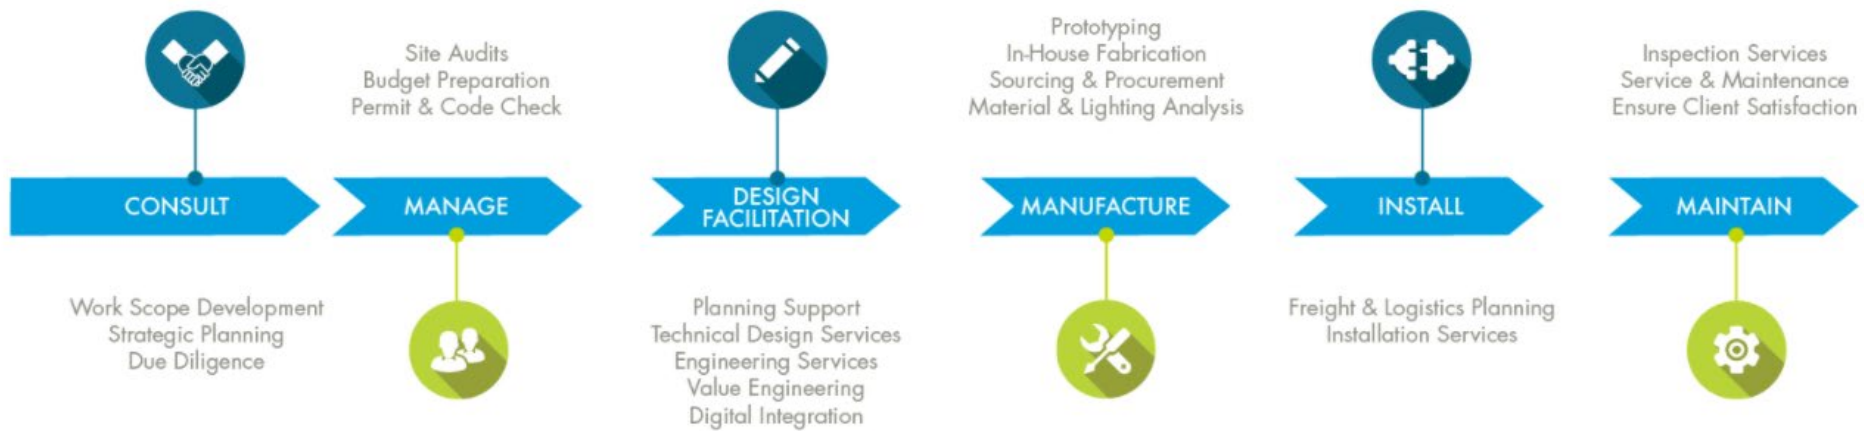

Cima helps you
LIGHT THE WAY
Specialty architectural lighting integration with beauty & intent.

Whether it's an individual custom project, or a large scale re-branding campaign Cima's team can handle each with the highest level of detail and client consideration.

SIGNAGE Channel Letters Pylon & Monument Custom Fabrication Wayfinding Custom Landmarks	ARCHITECTURAL ELEMENTS & LANDMARKS Fascia Systems Awnings Branded Environments Placemaking	GRAPHICS Wall Murals Graphics on Glass Graphics on Fabric	ARCHITECTURAL ILLUMINATION RGB Lighting Integration LED Systems Accent Lighting Custom Fixtures Neon	DIGITAL INTEGRATION Exterior Spectaculars Interior Integration 360 Content Coordination
---	---	---	--	---

Our Process

Our Process

Portfolio

Brand Building Solutions

Architectural Elements & Landmarks

Architectural Illumination

Digital Integration

Graphics