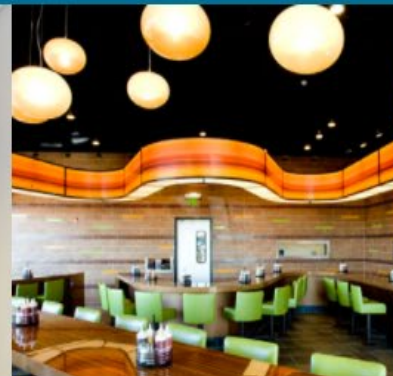

Our Range of Products

Cima helps you

CRAFT GUEST EXPERIENCES

Speciality architectural elements & landmarks with a range of fabrication solutions.

FLUX
BREWHOUSE

Whether it's an individual custom project, or a large scale re-branding campaign Cima's team can handle each with the highest level of detail and client consideration.

SIGNAGE	ARCHITECTURAL ELEMENTS & LANDMARKS	GRAPHICS	ARCHITECTURAL ILLUMINATION	DIGITAL INTEGRATION
Channel Letters	Fascia Systems	Wall Murals	RGB Lighting Integration	Exterior Spectaculars
Pylon & Monument	Awnings	Graphics on Glass	LED Systems	Interior Integration
Custom Fabrication	Branded Environments	Graphics on Fabric	Accent Lighting	360 Content Coordination
Wayfinding	Placemaking		Custom Fixtures	
Custom Landmarks			Neon	