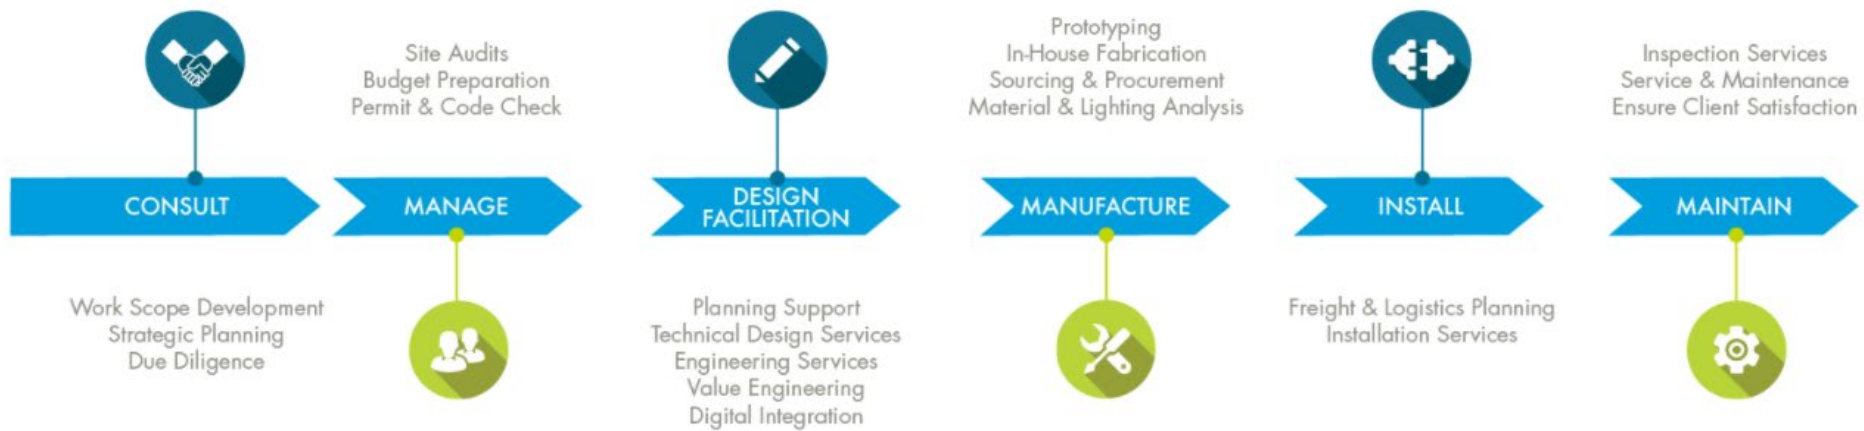

Our Range of Products

Cima helps you

CRAFT GUEST EXPERIENCES

Speciality architectural elements & landmarks with a range of fabrication solutions.

FLUX
BREWHOUSE

Whether it's an individual custom project, or a large scale re-branding campaign Cima's team can handle each with the highest level of detail and client consideration.

SIGNAGE	ARCHITECTURAL ELEMENTS & LANDMARKS	GRAPHICS	ARCHITECTURAL ILLUMINATION	DIGITAL INTEGRATION
Channel Letters	Fascia Systems	Wall Murals	RGB Lighting Integration	Exterior Spectaculars
Pylon & Monument	Awnings	Graphics on Glass	LED Systems	Interior Integration
Custom Fabrication	Branded Environments	Graphics on Fabric	Accent Lighting	360 Content Coordination
Wayfinding	Placemaking		Custom Fixtures	
Custom Landmarks			Neon	

Our Process

Our Process

Portfolio

Brand Building Solutions

Architectural Elements & Landmarks

Architectural Illumination

Digital Integration

Graphics