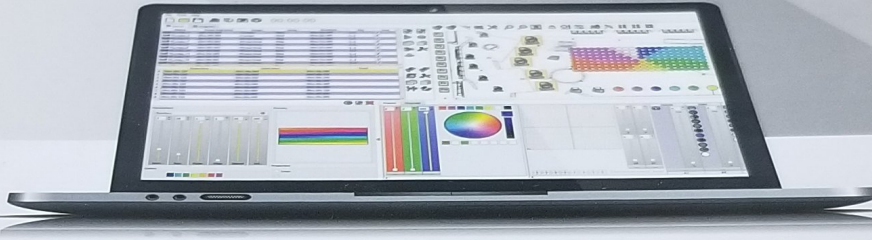

PROLUXE

PLX-DMX-2UNV-BK

WWW.PROLUXELIGHTING.COM
Sales@ProluxeLighting.com | 866.700.5648

ART

Control Software
For all Architectural and Entertainment Lighting

With Stand Alone DMX Interface

PROLUXE

PLX-DMX-2UNV-DIN