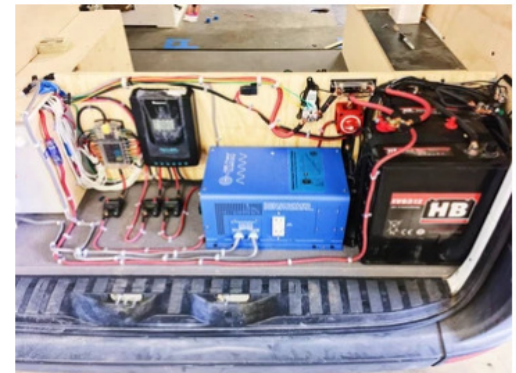

SHOP

CUSTOM BUILDS

ABOUT

CONTACT

Campovans Diesel Heater Installation Instructions/FAQ's

DIESEL AIR HEATER INSTALLATION GUIDE
$0.00

SMALL HANGING BAG
$139.00

Campovans Simple Water Diagram

SIMPLE WATER DIAGRAM
$0.00