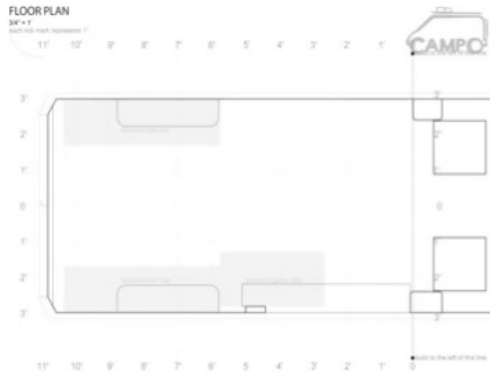

SHOP

CUSTOM BUILDS

ABOUT

CONTACT

Campovans Diesel Heater Installation Instructions/FAQ's

DIESEL AIR HEATER INSTALLATION GUIDE
$0.00

SMALL HANGING BAG
$139.00

Campovans Simple Water Diagram

SIMPLE WATER DIAGRAM
$0.00