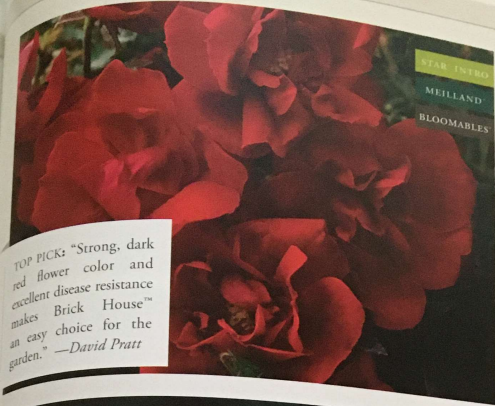

Mother of Pearl®
'Meiludere' PP 18,707
PG. 65

Pink Brick House™
'Sprogreatpink' PPAF
PG. 89

BRANDS

2021

STAR® ROSES and PLANTS • ROSE CATALOG

STAR INTRO
MEILLAND
BLOOMABLES

TOP PICK: "Strong, dark red flower color and excellent disease resistance makes Brick House™ an easy choice for the garden." —David Pratt