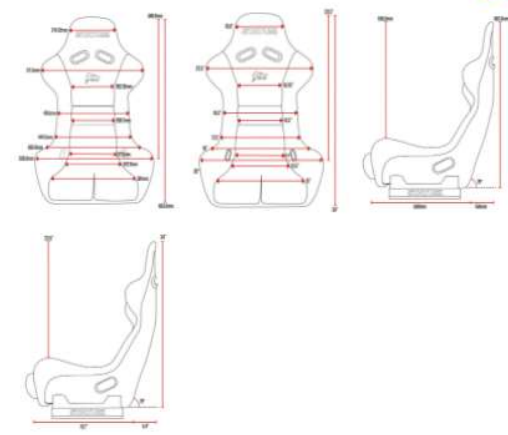

HOME / FIXED BACK DESIGN YOUR OWN / FRP

GTX

GT-X COMPOSITE SEAT (FRP) (CUSTOM)

\$799.00

Starting at \$75/mo with **affirm** Learn more

- Our favorite GTX seat, now with all new modern styling!
- Customizable with over 60 different color and fabric options
- Unique angled containment allows the seat to fit in smaller vehicles, while still fitting drivers up to waist size 36"
- Vacuum infused FRP composite shell
- Side mounts required to install
- Sold individually

[LOGIN / REGISTER](#) [WISHLIST](#) [CART](#)

MAKE IT YOURS

Center Color

Arm Color

Band Color

CLEAR

STITCHING OPTIONS

SEAT OPTIONS