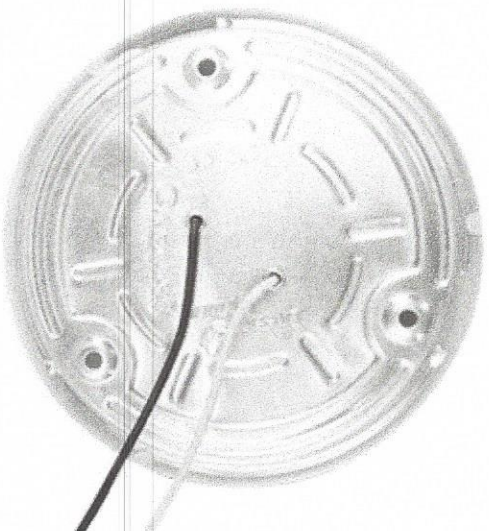

- Concise, simple but practical LED light for your RVs & boats. It goes with other indoor decorations.
- Equipped with an ON/OFF switch, easy to operate. No need for extra switch.

- LED is reliable and has high lighting efficiency with long lifespan up to 50,000 hours.
- Soft and uniform light output without casting shadow. Comfortable and cozy lighting adds more joy to your trip.
- Surface mount installation. Only 3 mounting screws are required (not included). Black wire for positive and white wire for negative/ground.
- This light is designed for 12volt DC applications, like vehicles. If you use it for other applications, please wire it to a proper transformer (not included).

Specifications

- **Input voltage: 12volt DC**
- Wattage: 5.4W
- Current draws: 420mA
- Lighting color: bright warm white
- Lighting angle: 120 degrees
- Luminous flux: 320 lumens
- Base diameter: 4.5 inch / 114 mm
- Long Lifespan: up to 50,000 hours
- Surface mounted installation
- No mounting hardware included

Features

ON / OFF Switch

Illuminated ON/OFF switch in the centre of the lens, easy to find and operate at night.

Aluminium Base Plate

Base plate is made of clear anodized aluminium, which is good at heat dissipation. It ensures efficient heat dissipation and stable performance.