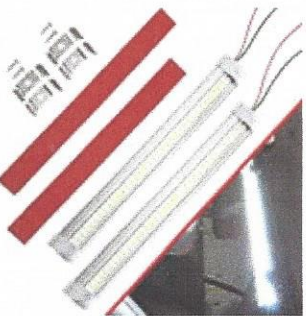

CZC AUTO 13 inch LED Interior Light Bar 12V RV Strip Light Fixture with ON/Off Swit...

$11.99

SRRB Pe Replacer LED Built Fixture f

$16.95

More items to explore