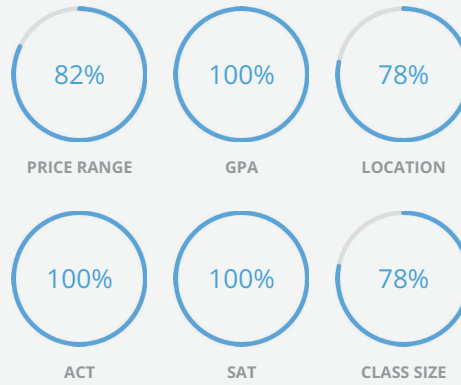

## Colleges, **search & connect** with the **right students**.

Colleges create custom searches, then have the opportunity to **request a connection** with a student that meets their search criteria. If the **student accepts the connection request**, their full application is instantly sent to the college which can now engage the student with a college visit, further information and eventually even submit an admission offer for their consideration.

[Learn More](#)

... Your search matched: "A student – 18, from Urbana, IL as an 88% MATCH"

GPA: 3.10 | Price Range: 12K/yr. | SAT: 1060 | ACT: 26

Request Connection with this Student